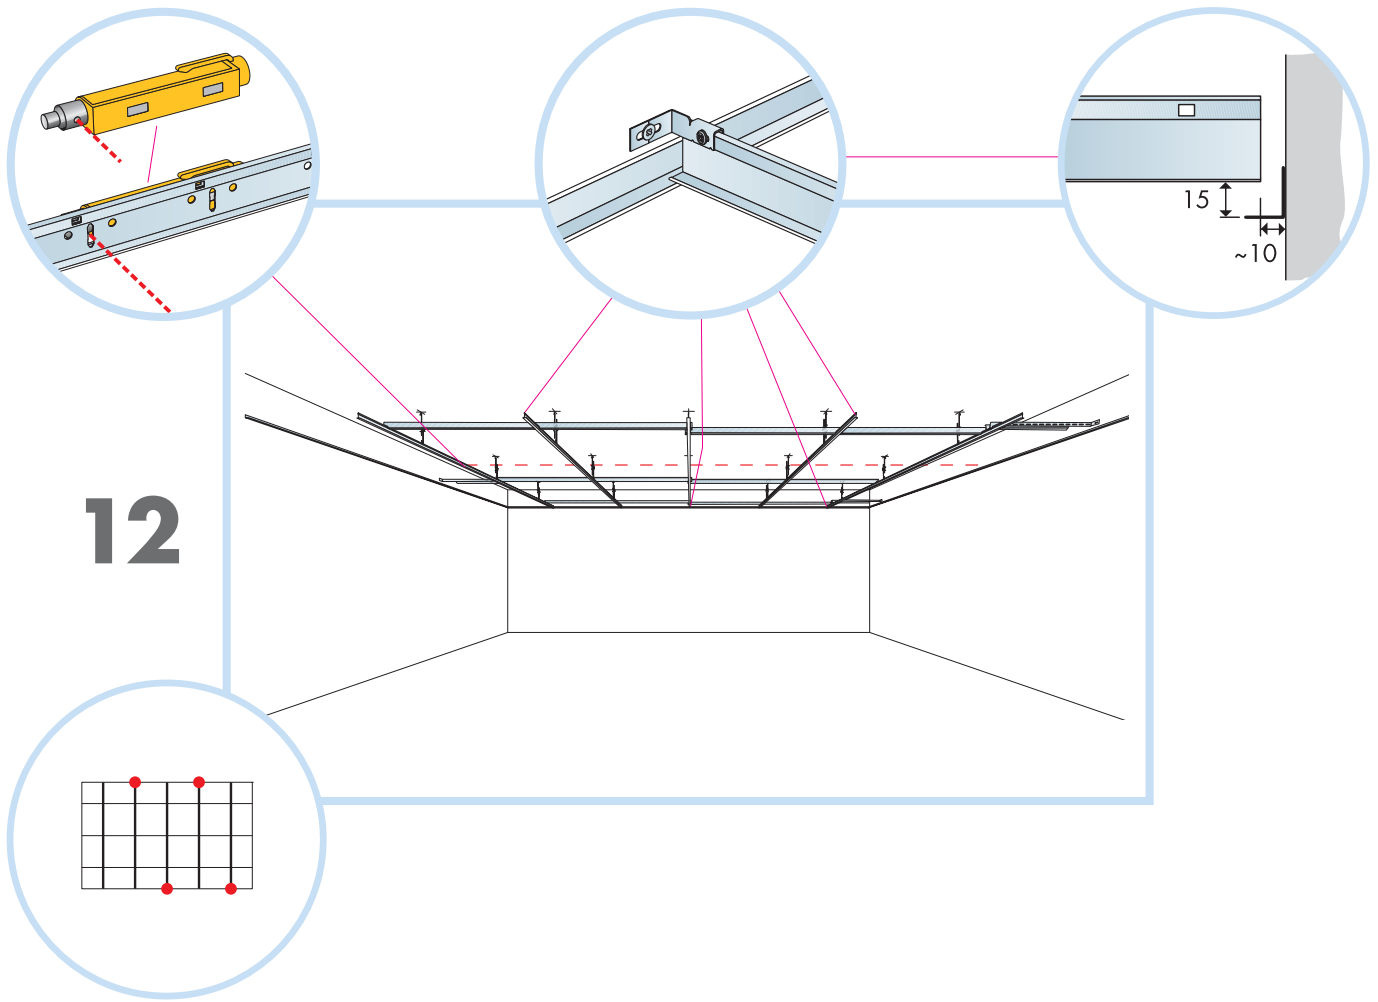

Focus Ds

1200x1200, 1250x1250, 48"x48"

M207

1. Focus Ds

2. Connect T24 Main runner HD

3. Connect Wall bracket

4. Connect Space bar

5. Connect Wall bracket

6. Connect Edge stiffener
1200x1200
1250x1250
48"x48"

7. Connect T24 Croos tee, L=1200

8. Connect Space bar winch

9. Connect Adjustable hanger

10. Connect Hanger clip

11. Connect Angle trim 15/22
fixed at 300 mm centres

11

≤300/
(12")

1500/
(60")

≤300/
(12")

E-E

16

17

18