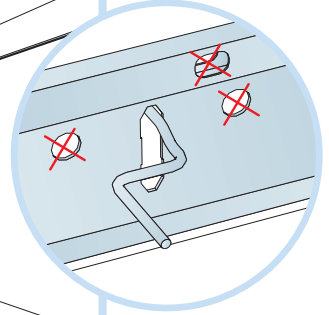

6. Connect Edge stiffener
1200x1200
1250x1250
48"x48"

7. Connect T24 Croos tee, L=1200

8. Connect Space bar winch

9. Connect Adjustable hanger

10. Connect Hanger clip

11. Connect Angle trim 15/22
fixed at 300 mm centres

12. Connect Perimeter tile clip

Ecophon[®]
SAINT-GOBAIN

A SOUND EFFECT ON PEOPLE

www.ecophon.com

5

6

9

10