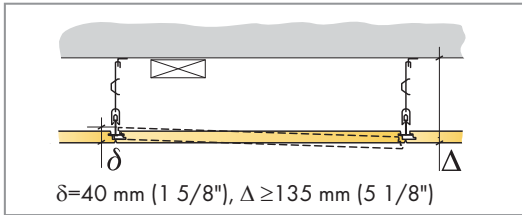

Focus Ds

1200x1200, 1250x1250, 48"x48"

M207

1. Focus Ds

2. Connect T24 Main runner HD

3. Connect Wall bracket

4. Connect Space bar

5. Connect Wall bracket

6. Connect Edge stiffener
1200x1200
1250x1250
48"x48"

7. Connect T24 Croos tee, L=1200

8. Connect Space bar winch

9. Connect Adjustable hanger

10. Connect Hanger clip

11. Connect Angle trim 15/22
fixed at 300 mm centres

11

≤300/
(12")

1500/
(60")

≤300/
(12")

E-E

16

17

18