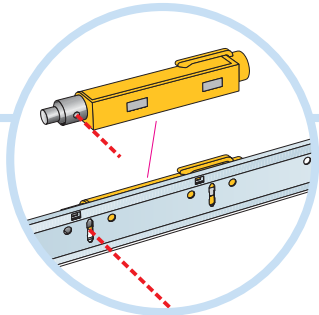

6. Connect Edge stiffener
1200x1200
1250x1250
48"x48"

7. Connect T24 Croos tee, L=1200

8. Connect Space bar winch

9. Connect Adjustable hanger

10. Connect Hanger clip

11. Connect Angle trim 15/22
fixed at 300 mm centres

12. Connect Perimeter tile clip

Ecophon[®]
SAINT-GOBAIN

A SOUND EFFECT ON PEOPLE

www.ecophon.com

5

6

9

10