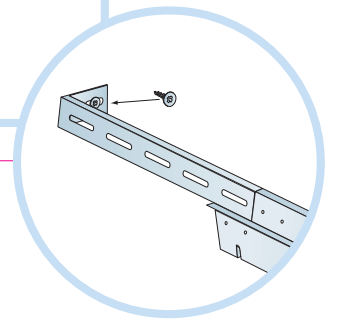

11

≤300/
(12")

1500/
(60")

≤300/
(12")