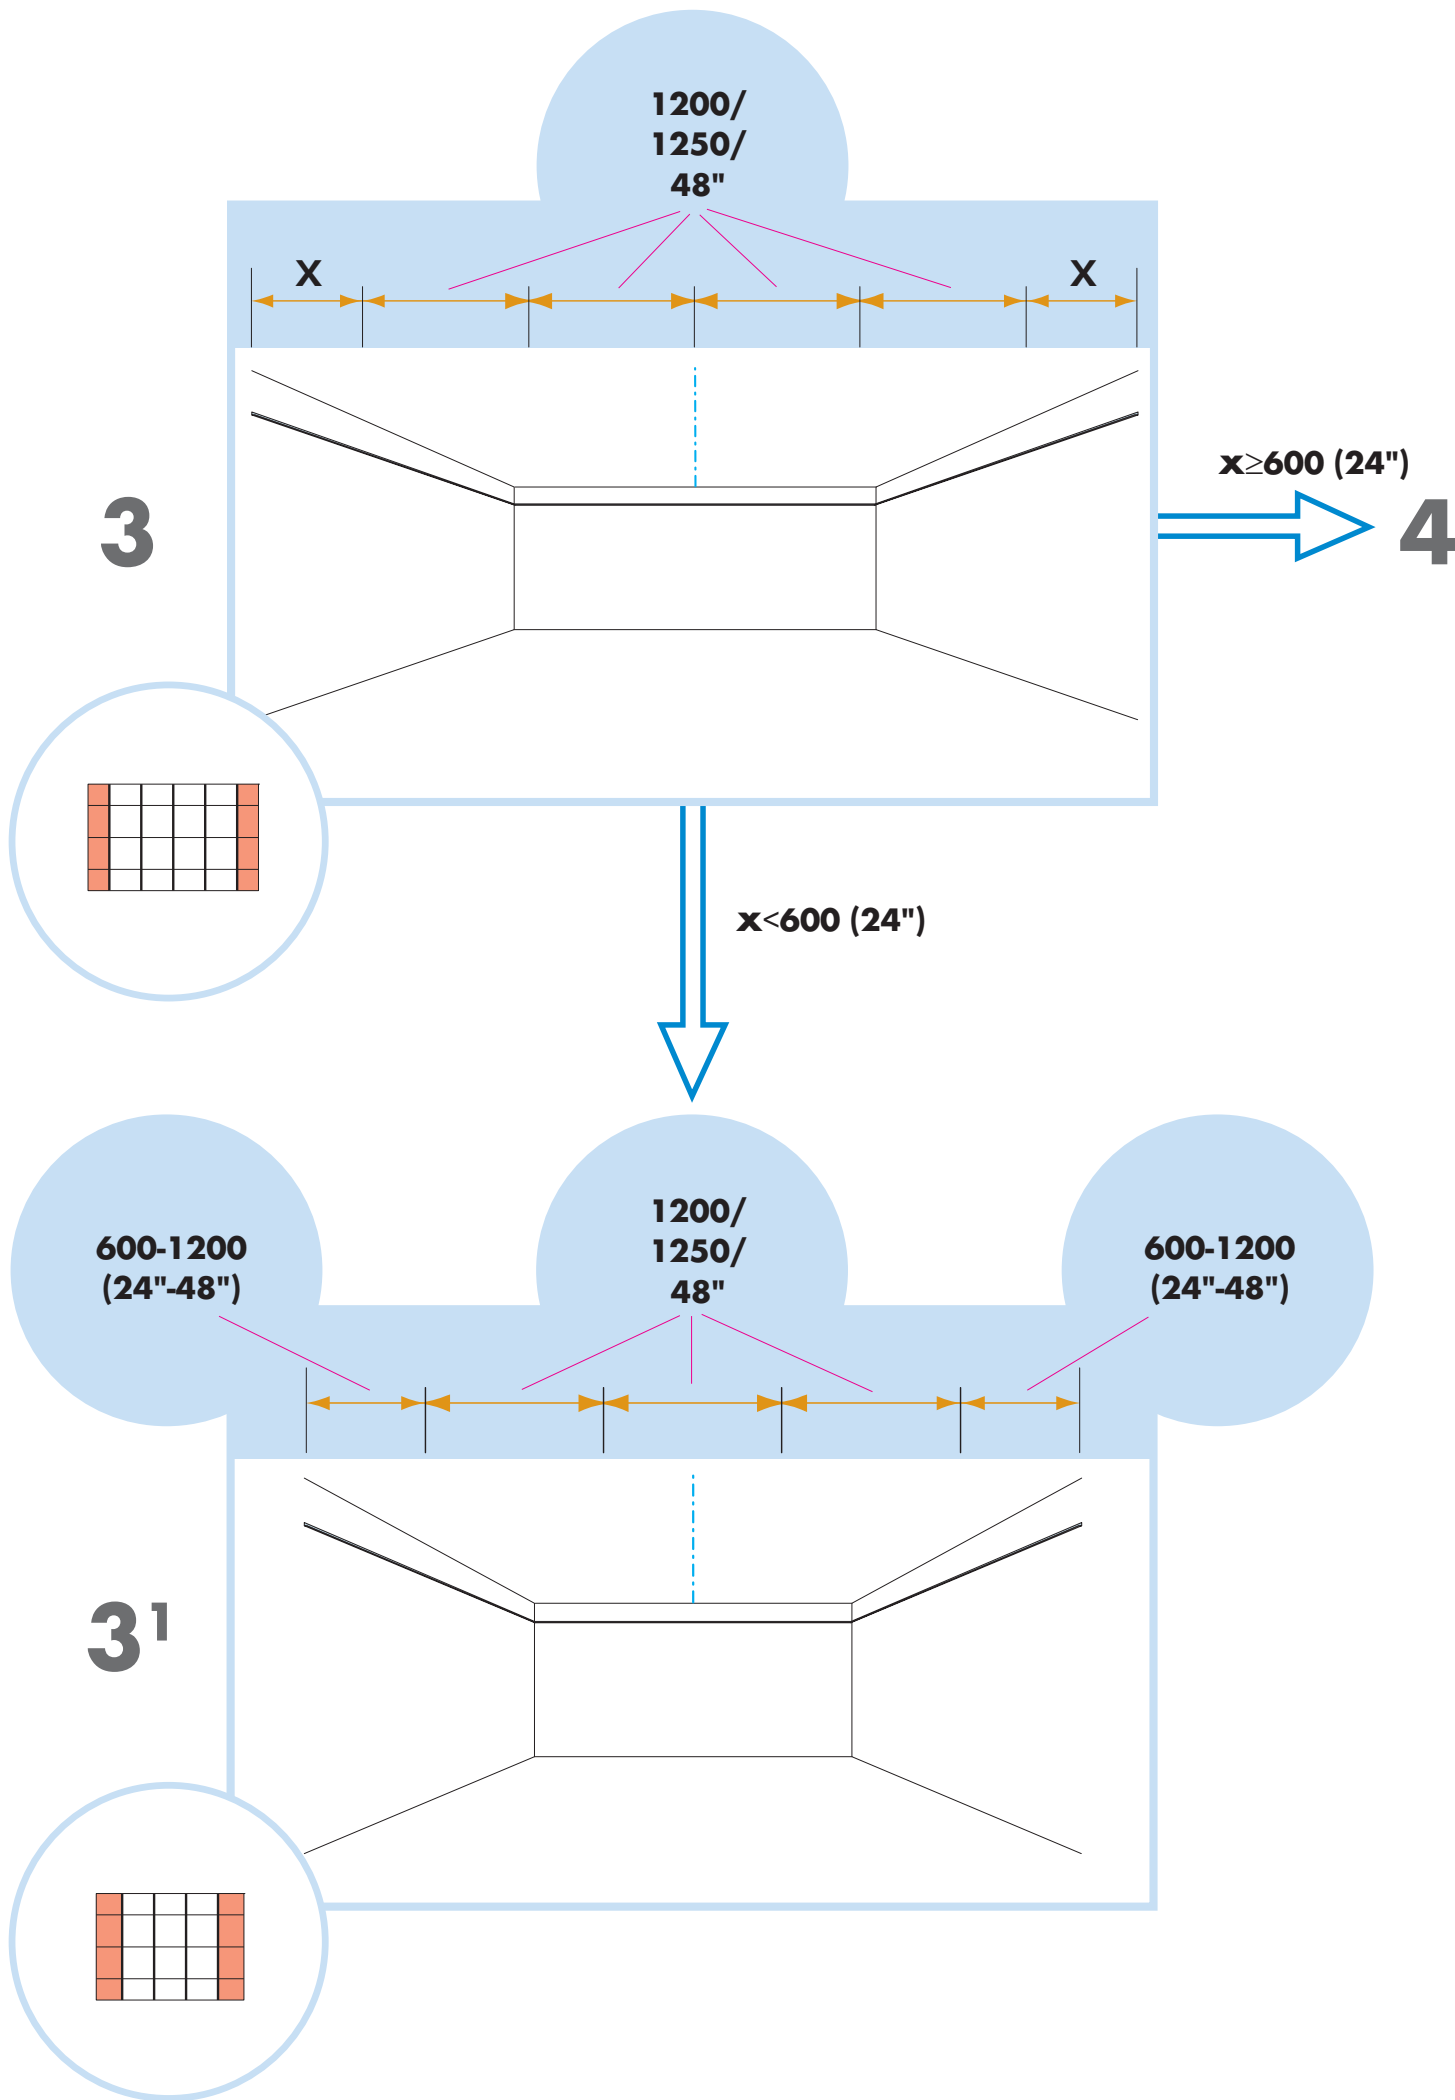

Focus Ds

1200x1200, 1250x1250, 48"x48"

M207

1. Focus Ds

2. Connect T24 Main runner HD

3. Connect Wall bracket

4. Connect Space bar

5. Connect Wall bracket

6. Connect Edge stiffener
1200x1200
1250x1250
48"x48"

7. Connect T24 Croos tee, L=1200

8. Connect Space bar winch

9. Connect Adjustable hanger

10. Connect Hanger clip

11. Connect Angle trim 15/22
fixed at 300 mm centres

12. Connect Perimeter tile clip

Ecophon[®]
SAINT-GOBAIN

A SOUND EFFECT ON PEOPLE

www.ecophon.com

5

6

9

10

11

≤300/
(12")

1500/
(60")

≤300/
(12")

E-E

16

17

18