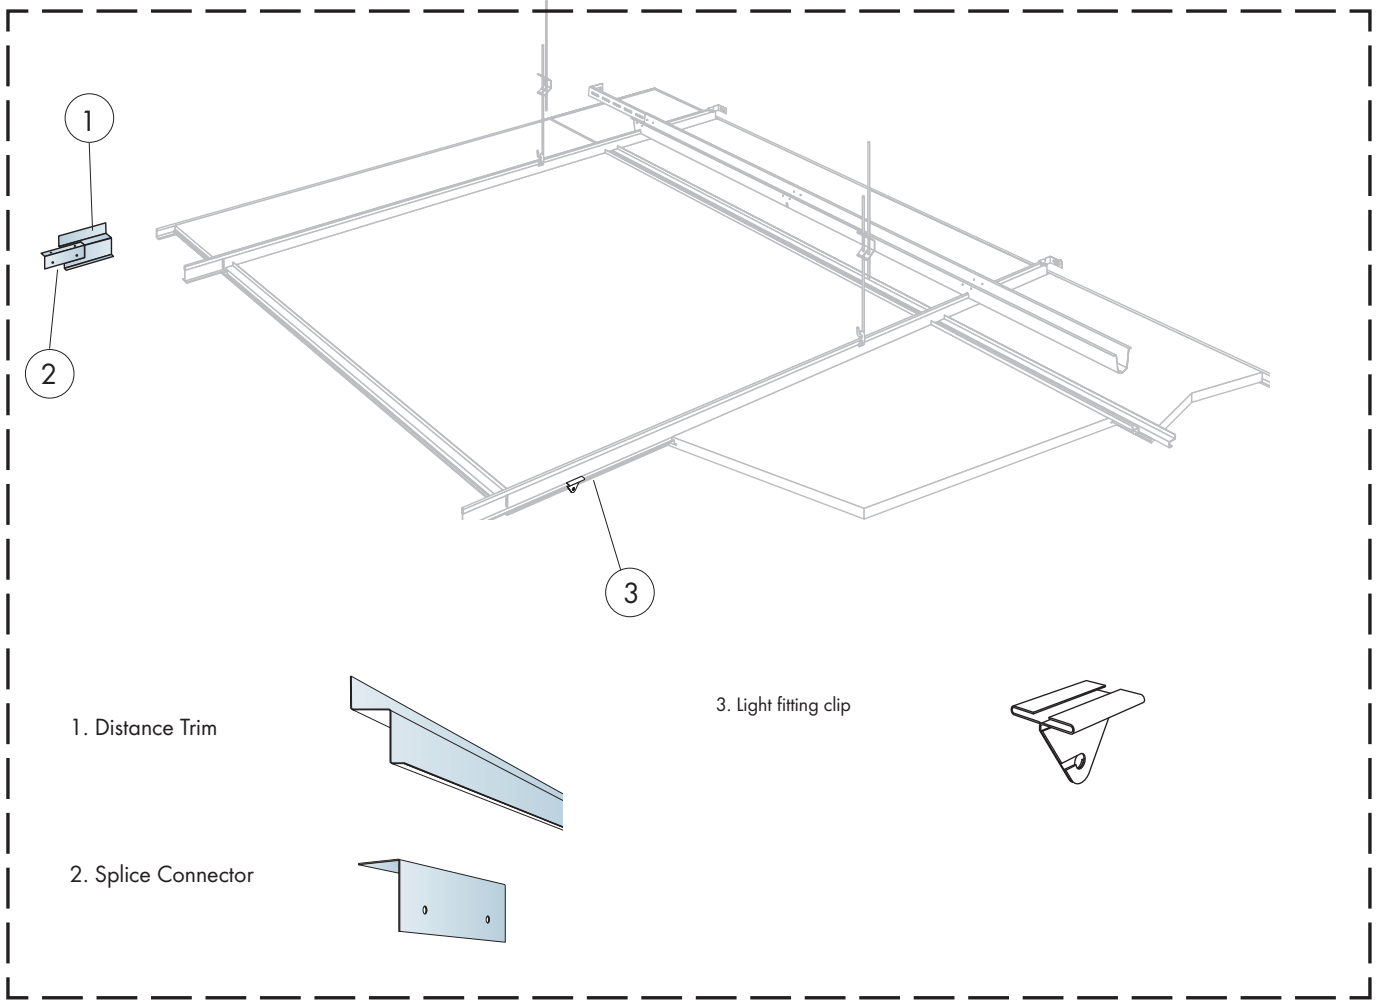

Ecophon®
SAINT-GOBAIN

A SOUND EFFECT ON PEOPLE

www.ecophon.com