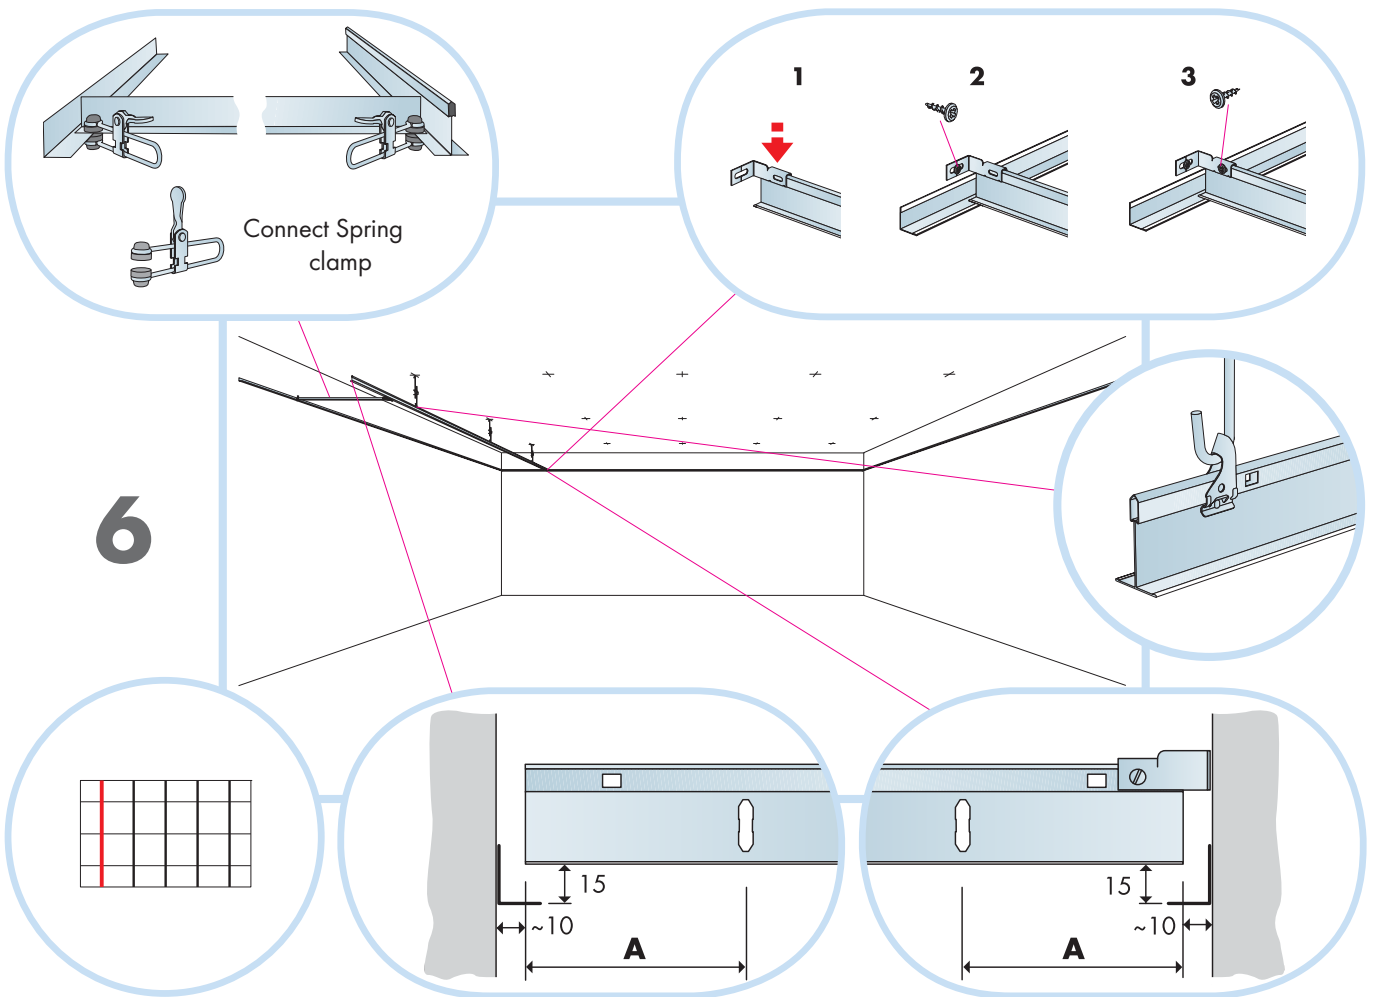

6. Connect Edge stiffener
1200x1200
1250x1250
48"x48"

7. Connect T24 Croos tee, L=1200

8. Connect Space bar winch

9. Connect Adjustable hanger

10. Connect Hanger clip

11. Connect Angle trim 15/22
fixed at 300 mm centres

12. Connect Perimeter tile clip

Ecophon[®]
SAINT-GOBAIN

A SOUND EFFECT ON PEOPLE

www.ecophon.com

5

6

9

10

11

≤300/
(12")

1500/
(60")

≤300/
(12")

E-E

16

17

18