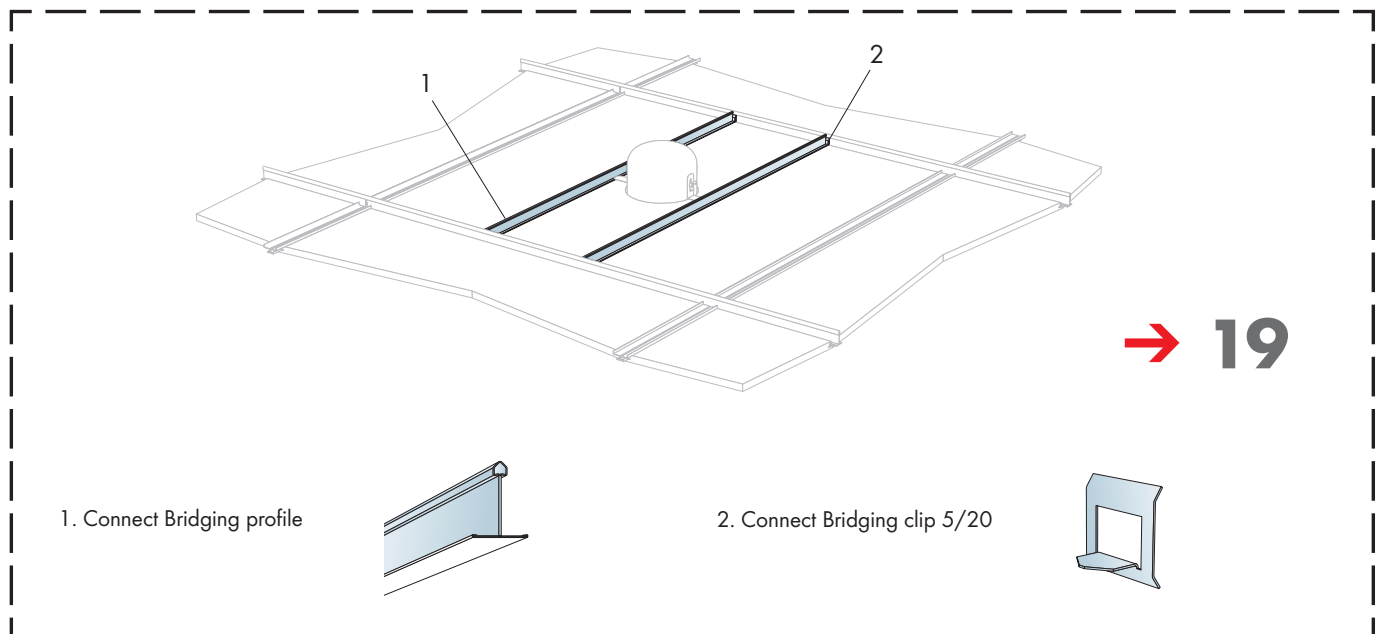

Ecophon®
SAINT-GOBAIN

A SOUND EFFECT ON PEOPLE

www.ecophon.com