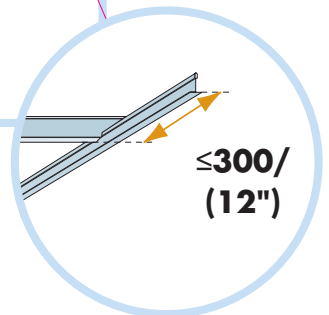

6. Connect Edge stiffener
1200x1200
1250x1250
48"x48"

7. Connect T24 Croos tee, L=1200

8. Connect Space bar winch

9. Connect Adjustable hanger

10. Connect Hanger clip

11. Connect Angle trim 15/22
fixed at 300 mm centres

11

≤300/
(12")

1500/
(60")

≤300/
(12")

E-E

16

17

18