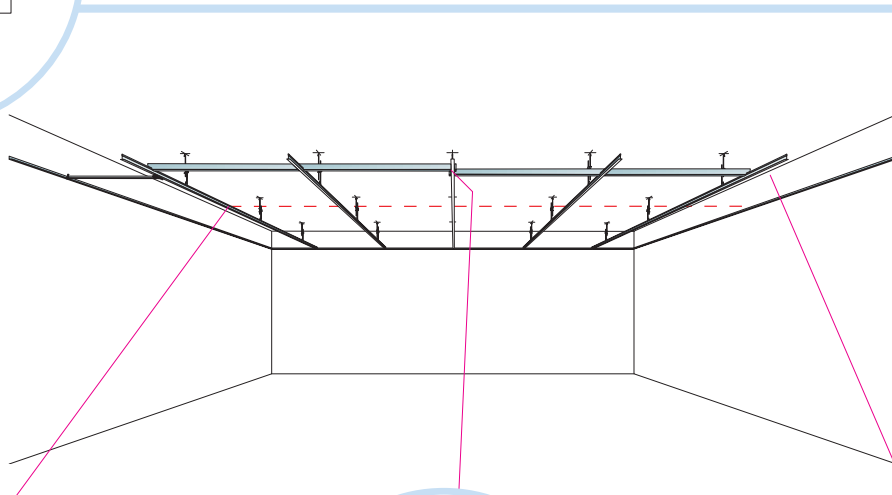

6. Connect Edge stiffener
1200x1200
1250x1250
48"x48"

7. Connect T24 Croos tee, L=1200

8. Connect Space bar winch

9. Connect Adjustable hanger

10. Connect Hanger clip

11. Connect Angle trim 15/22
fixed at 300 mm centres

11

≤300/
(12")

1500/
(60")

≤300/
(12")

E-E

16

17

18