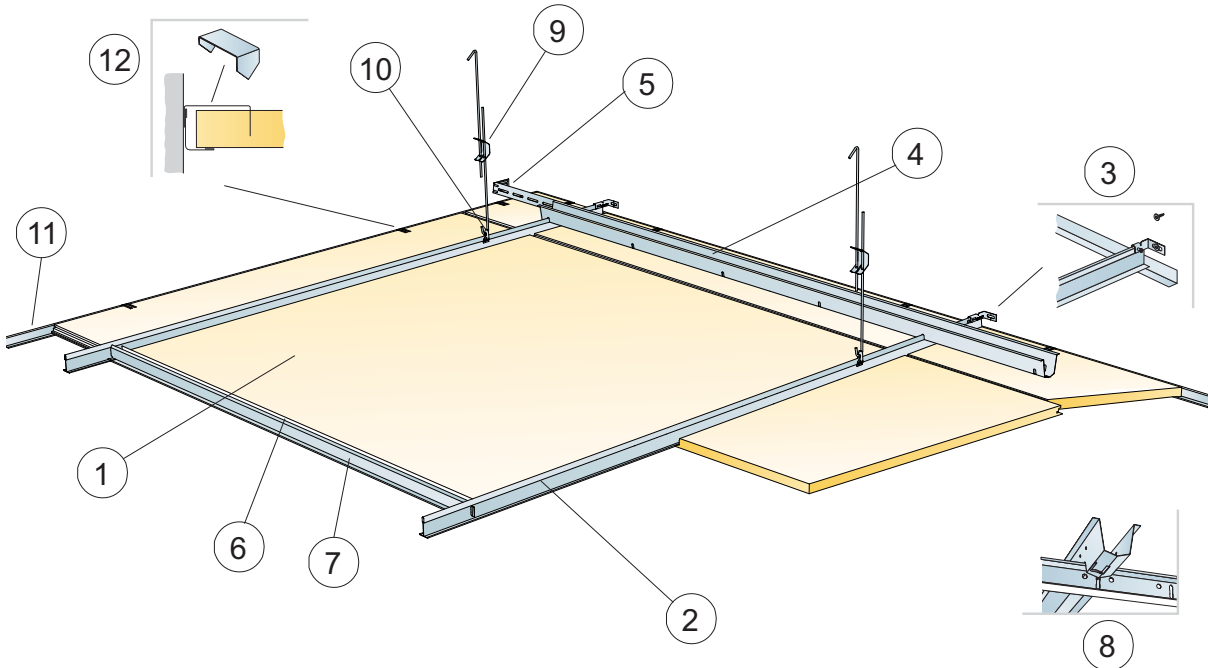

Focus Ds

1200x1200, 1250x1250, 48"x48"

M207

1. Focus Ds

2. Connect T24 Main runner HD

3. Connect Wall bracket

4. Connect Space bar

5. Connect Wall bracket

6. Connect Edge stiffener
1200x1200
1250x1250
48"x48"

7. Connect T24 Croos tee, L=1200

8. Connect Space bar winch

9. Connect Adjustable hanger

10. Connect Hanger clip

11. Connect Angle trim 15/22
fixed at 300 mm centres