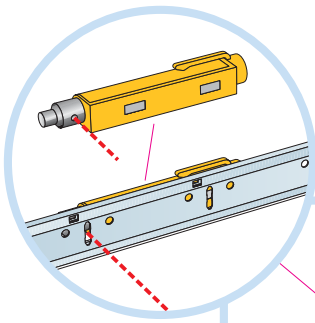

6. Connect Edge stiffener
1200x1200
1250x1250
48"x48"

7. Connect T24 Croos tee, L=1200

8. Connect Space bar winch

9. Connect Adjustable hanger

10. Connect Hanger clip

11. Connect Angle trim 15/22
fixed at 300 mm centres

12. Connect Perimeter tile clip

Ecophon[®]
SAINT-GOBAIN

A SOUND EFFECT ON PEOPLE

www.ecophon.com

5

6

9

10