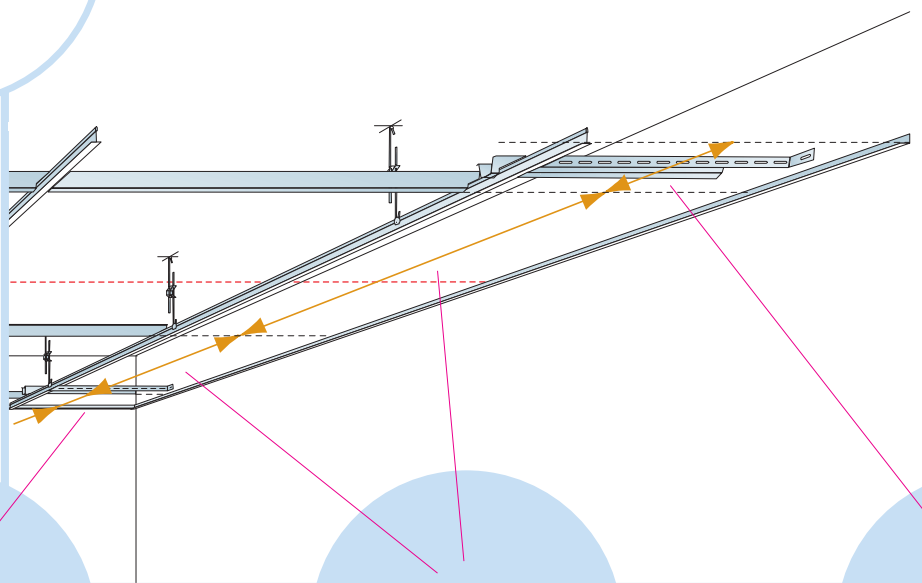

6. Connect Edge stiffener
1200x1200
1250x1250
48"x48"

7. Connect T24 Croos tee, L=1200

8. Connect Space bar winch

9. Connect Adjustable hanger

10. Connect Hanger clip

11. Connect Angle trim 15/22
fixed at 300 mm centres

12. Connect Perimeter tile clip

Ecophon[®]
SAINT-GOBAIN

A SOUND EFFECT ON PEOPLE

www.ecophon.com

5

6

9

10

11

≤300/
(12")

1500/
(60")

≤300/
(12")

E-E

16

17

18