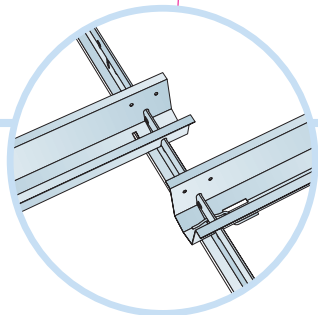

6. Connect Edge stiffener
1200x1200
1250x1250
48"x48"

7. Connect T24 Croos tee, L=1200

8. Connect Space bar winch

9. Connect Adjustable hanger

10. Connect Hanger clip

11. Connect Angle trim 15/22
fixed at 300 mm centres

12. Connect Perimeter tile clip

Ecophon[®]
SAINT-GOBAIN

A SOUND EFFECT ON PEOPLE

www.ecophon.com

5

6

9

10