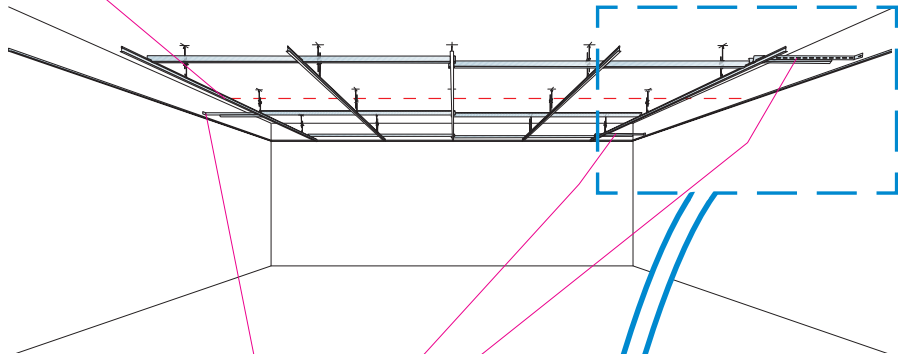

6. Connect Edge stiffener
1200x1200
1250x1250
48"x48"

7. Connect T24 Croos tee, L=1200

8. Connect Space bar winch

9. Connect Adjustable hanger

10. Connect Hanger clip

11. Connect Angle trim 15/22
fixed at 300 mm centres

11

≤300/
(12")

1500/
(60")

≤300/
(12")

E-E

16

17

18