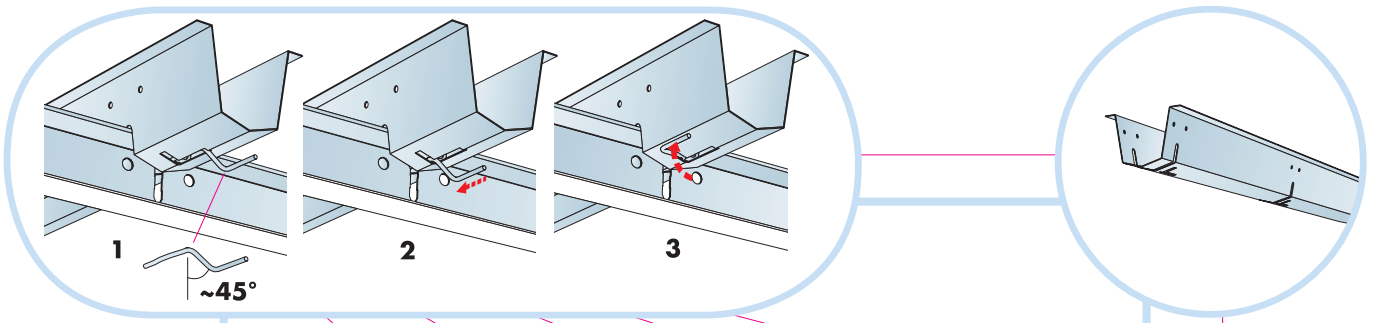

6. Connect Edge stiffener
1200x1200
1250x1250
48"x48"

7. Connect T24 Croos tee, L=1200

8. Connect Space bar winch

9. Connect Adjustable hanger

10. Connect Hanger clip

11. Connect Angle trim 15/22
fixed at 300 mm centres

12. Connect Perimeter tile clip

Ecophon[®]
SAINT-GOBAIN

A SOUND EFFECT ON PEOPLE

www.ecophon.com

5

6

9

10

11

≤300/
(12")

1500/
(60")

≤300/
(12")

E-E

16

17

18