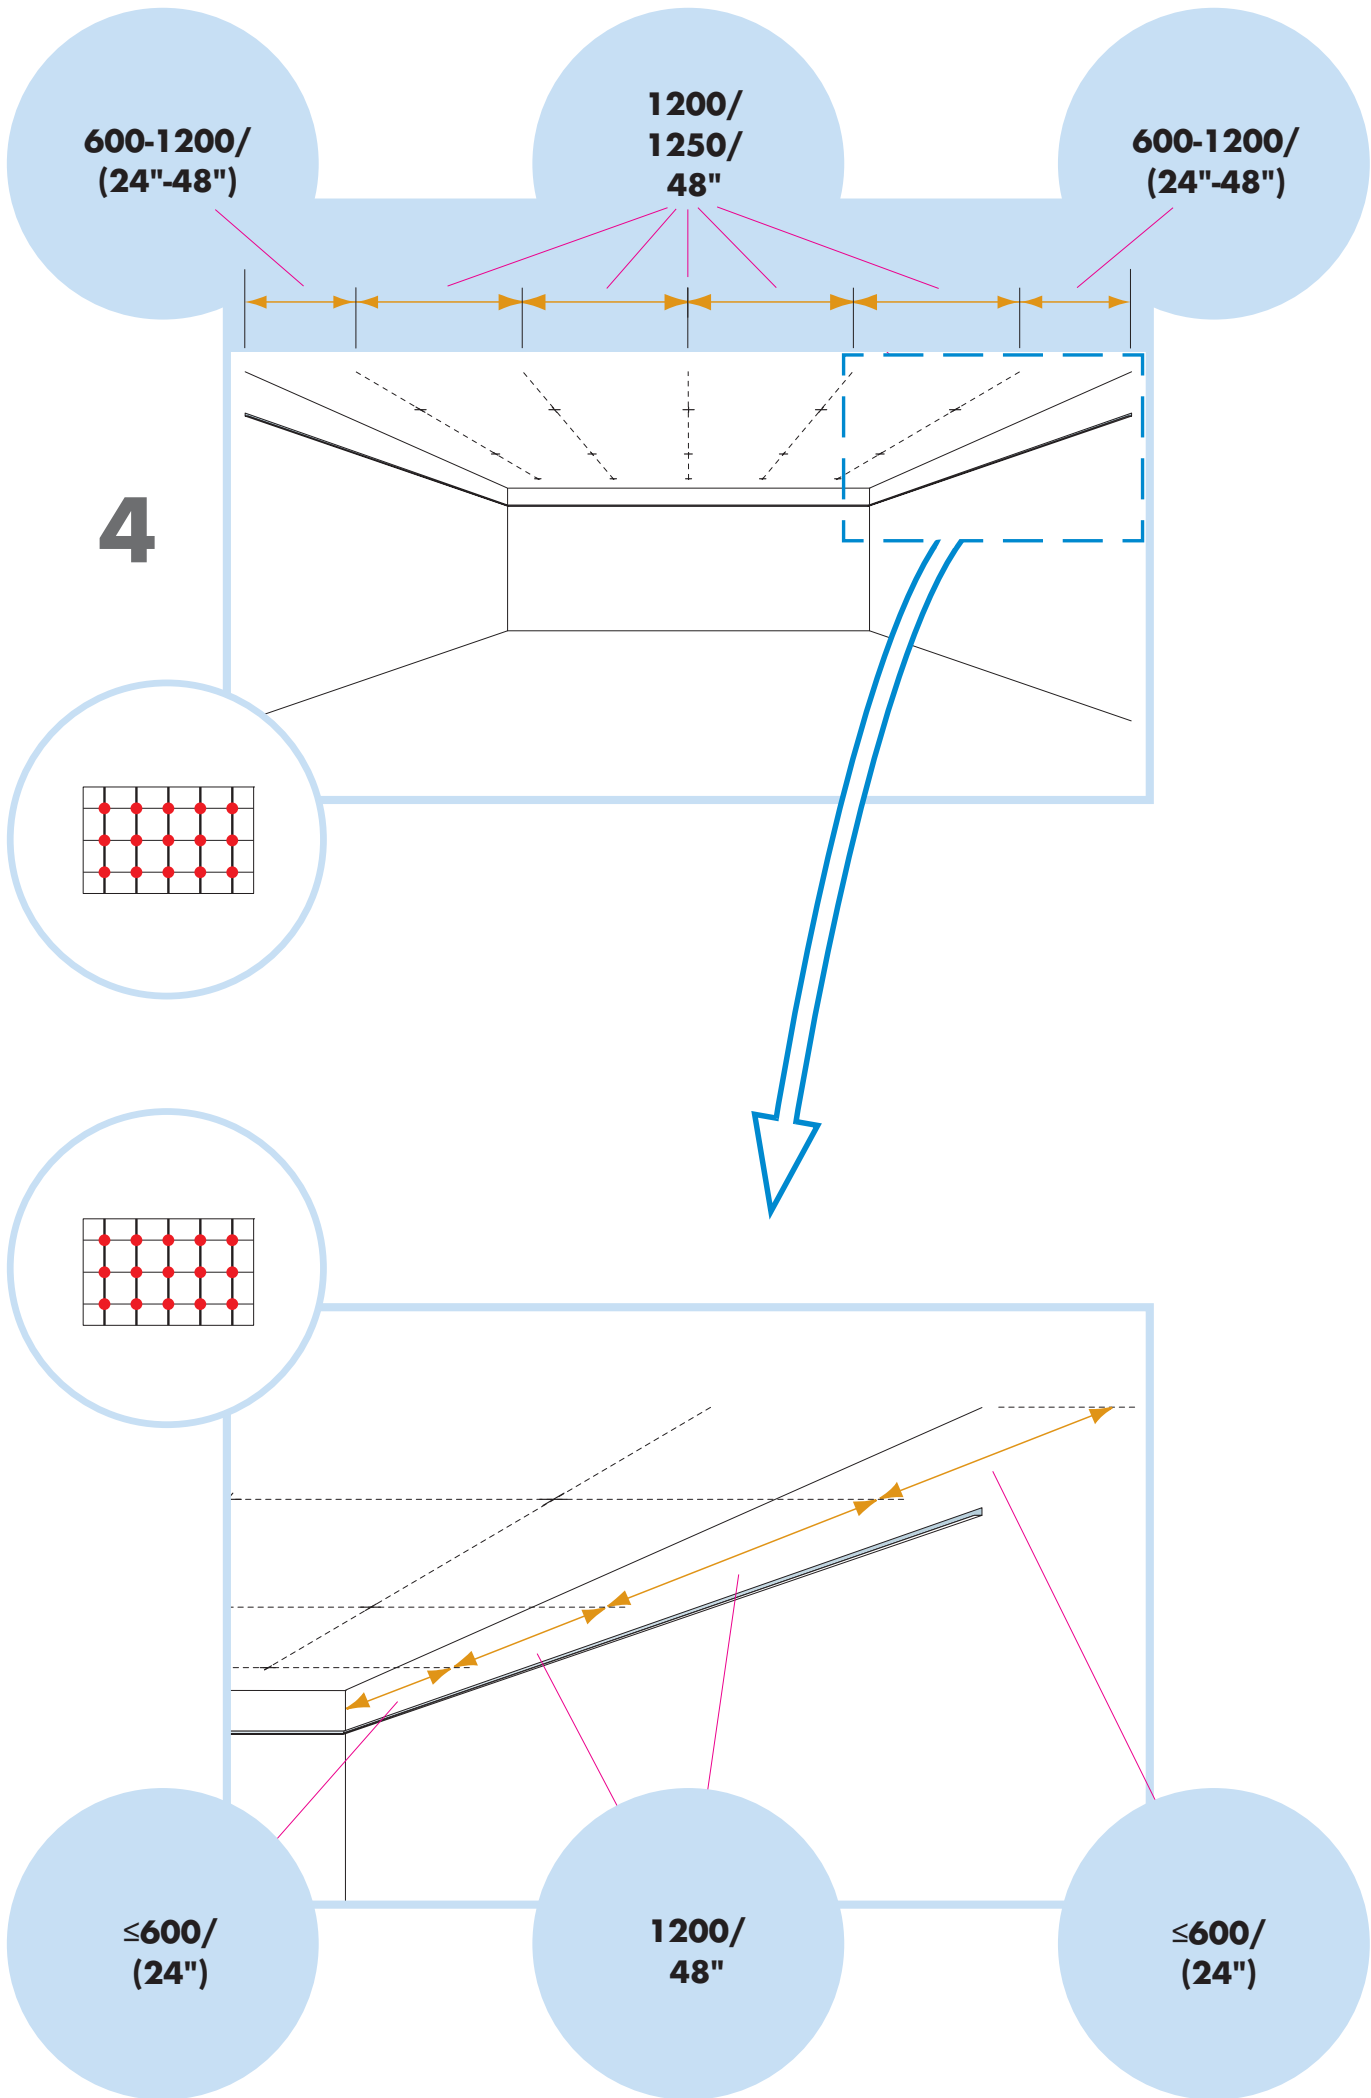

Focus Ds

1200x1200, 1250x1250, 48"x48"

M207

1. Focus Ds

2. Connect T24 Main runner HD

3. Connect Wall bracket

4. Connect Space bar

5. Connect Wall bracket

6. Connect Edge stiffener
1200x1200
1250x1250
48"x48"

7. Connect T24 Croos tee, L=1200

8. Connect Space bar winch

9. Connect Adjustable hanger

10. Connect Hanger clip

11. Connect Angle trim 15/22
fixed at 300 mm centres

12. Connect Perimeter tile clip

Ecophon[®]
SAINT-GOBAIN

A SOUND EFFECT ON PEOPLE

www.ecophon.com

5

6

9

10

11

≤300/
(12")

1500/
(60")

≤300/
(12")

E-E

16

17

18