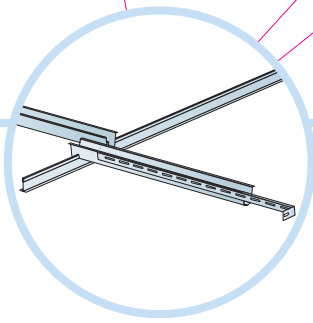

11

≤300/
(12")

1500/
(60")

≤300/
(12")