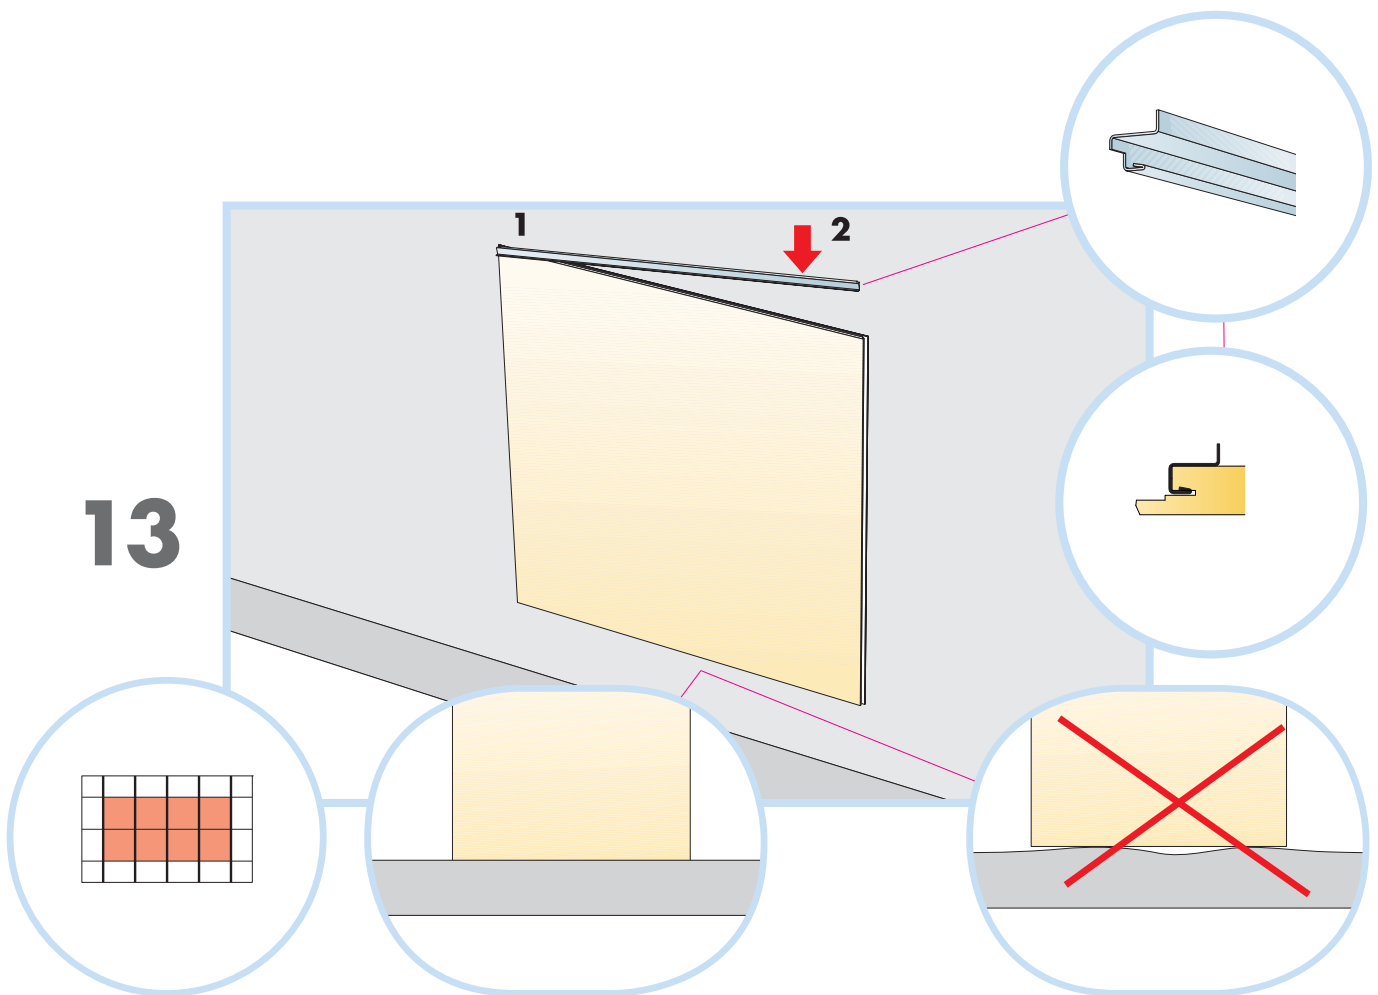

6. Connect Edge stiffener
1200x1200
1250x1250
48"x48"

7. Connect T24 Croos tee, L=1200

8. Connect Space bar winch

9. Connect Adjustable hanger

10. Connect Hanger clip

11. Connect Angle trim 15/22
fixed at 300 mm centres

11

≤300/
(12")

1500/
(60")

≤300/
(12")

E-E

16

17

18