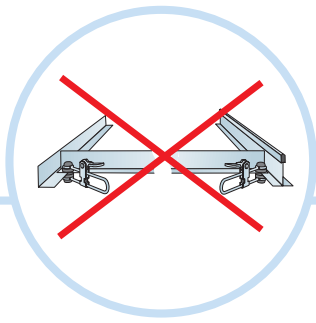

6. Connect Edge stiffener
1200x1200
1250x1250
48"x48"

7. Connect T24 Croos tee, L=1200

8. Connect Space bar winch

9. Connect Adjustable hanger

10. Connect Hanger clip

11. Connect Angle trim 15/22
fixed at 300 mm centres

12. Connect Perimeter tile clip

Ecophon[®]
SAINT-GOBAIN

A SOUND EFFECT ON PEOPLE

www.ecophon.com

5

6

9

10