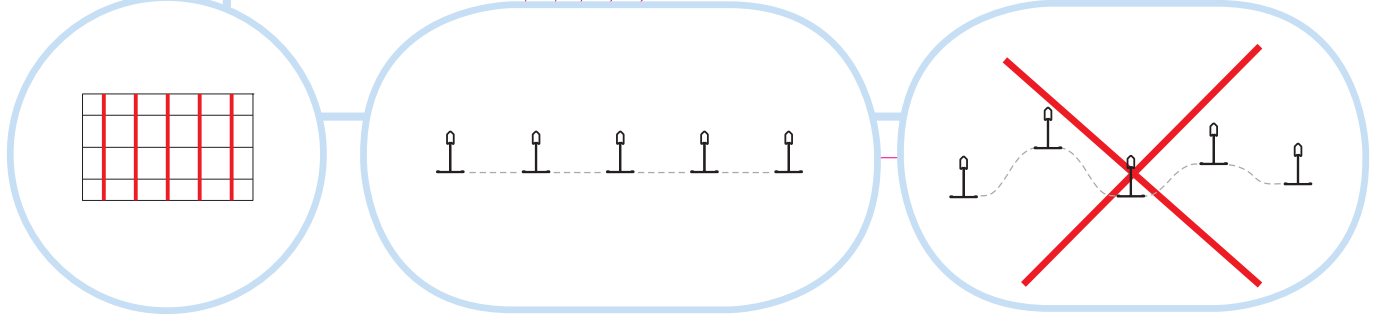

6. Connect Edge stiffener
1200x1200
1250x1250
48"x48"

7. Connect T24 Croos tee, L=1200

8. Connect Space bar winch

9. Connect Adjustable hanger

10. Connect Hanger clip

11. Connect Angle trim 15/22
fixed at 300 mm centres

12. Connect Perimeter tile clip

Ecophon[®]
SAINT-GOBAIN

A SOUND EFFECT ON PEOPLE

www.ecophon.com

5

6

9

10

11

≤300/
(12")

1500/
(60")

≤300/
(12")

E-E

16

17

18