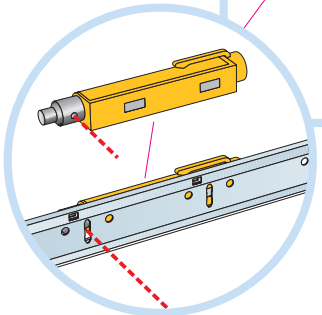

6. Connect Edge stiffener
1200x1200
1250x1250
48"x48"

7. Connect T24 Croos tee, L=1200

8. Connect Space bar winch

9. Connect Adjustable hanger

10. Connect Hanger clip

11. Connect Angle trim 15/22
fixed at 300 mm centres

12. Connect Perimeter tile clip

Ecophon[®]
SAINT-GOBAIN

A SOUND EFFECT ON PEOPLE

www.ecophon.com

5

6

9

10