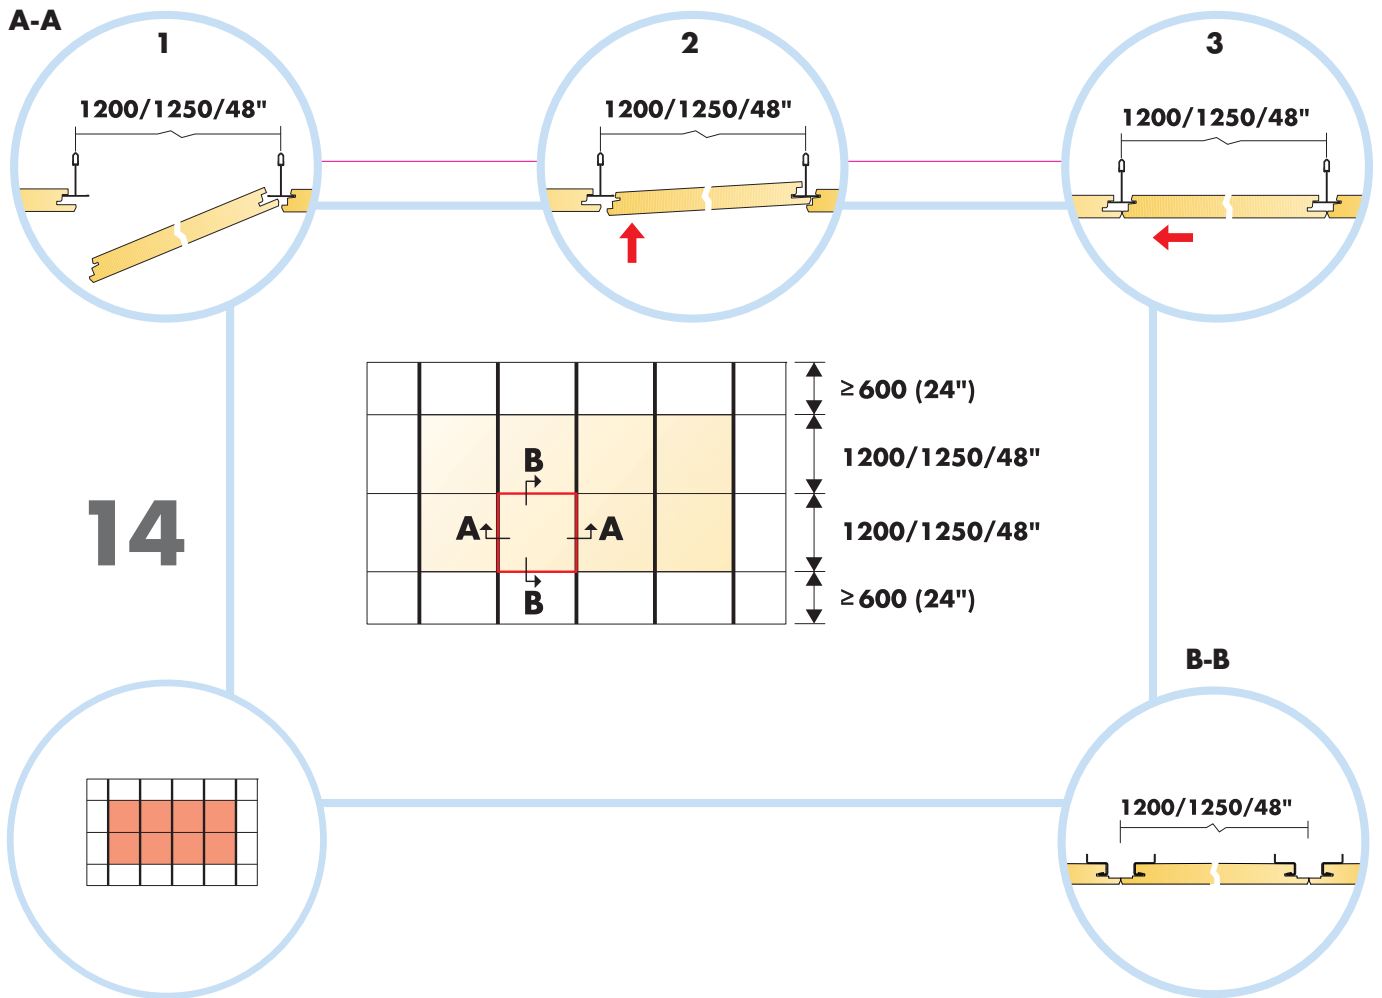

6. Connect Edge stiffener
1200x1200
1250x1250
48"x48"

7. Connect T24 Croos tee, L=1200

8. Connect Space bar winch

9. Connect Adjustable hanger

10. Connect Hanger clip

11. Connect Angle trim 15/22
fixed at 300 mm centres

11

≤300/
(12")

1500/
(60")

≤300/
(12")

E-E

16

17

18

19

A-A

B-B

Alt 1

20

Alt 2

A-A

B-B