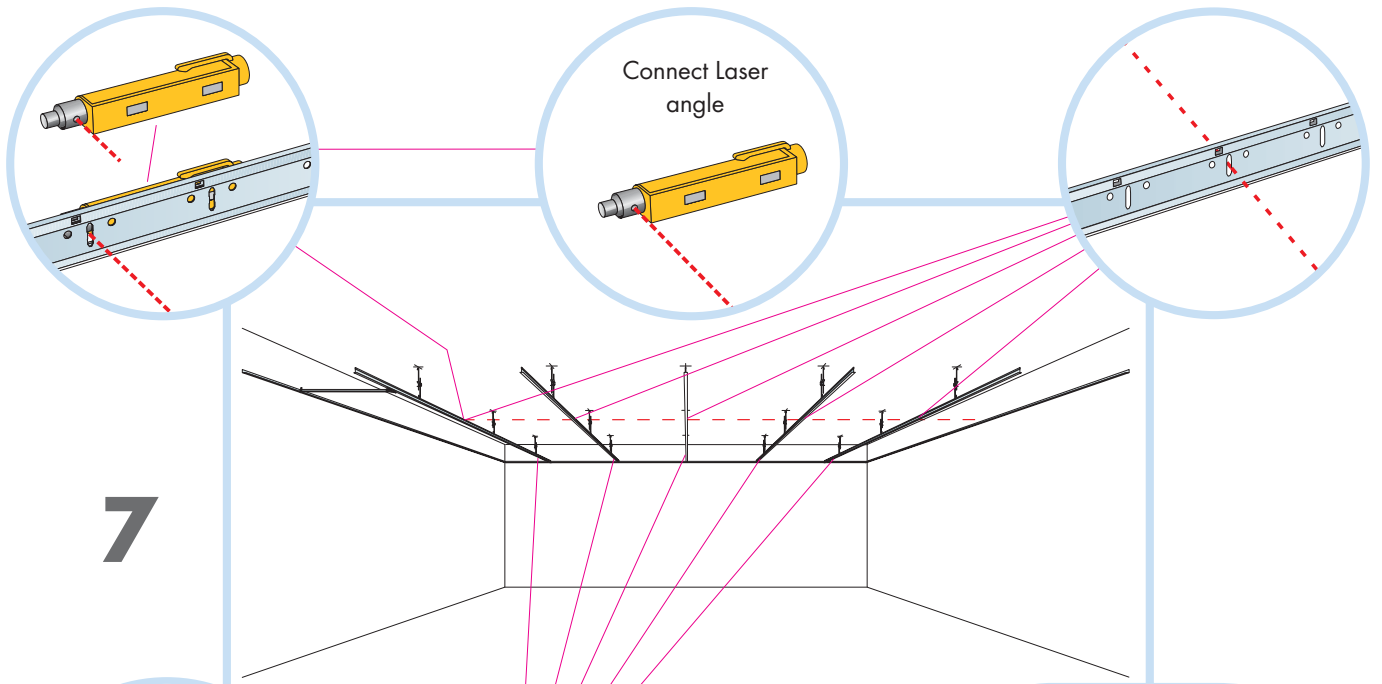

6. Connect Edge stiffener
1200x1200
1250x1250
48"x48"

7. Connect T24 Croos tee, L=1200

8. Connect Space bar winch

9. Connect Adjustable hanger

10. Connect Hanger clip

11. Connect Angle trim 15/22
fixed at 300 mm centres

12. Connect Perimeter tile clip

Ecophon[®]
SAINT-GOBAIN

A SOUND EFFECT ON PEOPLE

www.ecophon.com

5

6

9

10

11

≤300/
(12")

1500/
(60")

≤300/
(12")

E-E

16

17

18