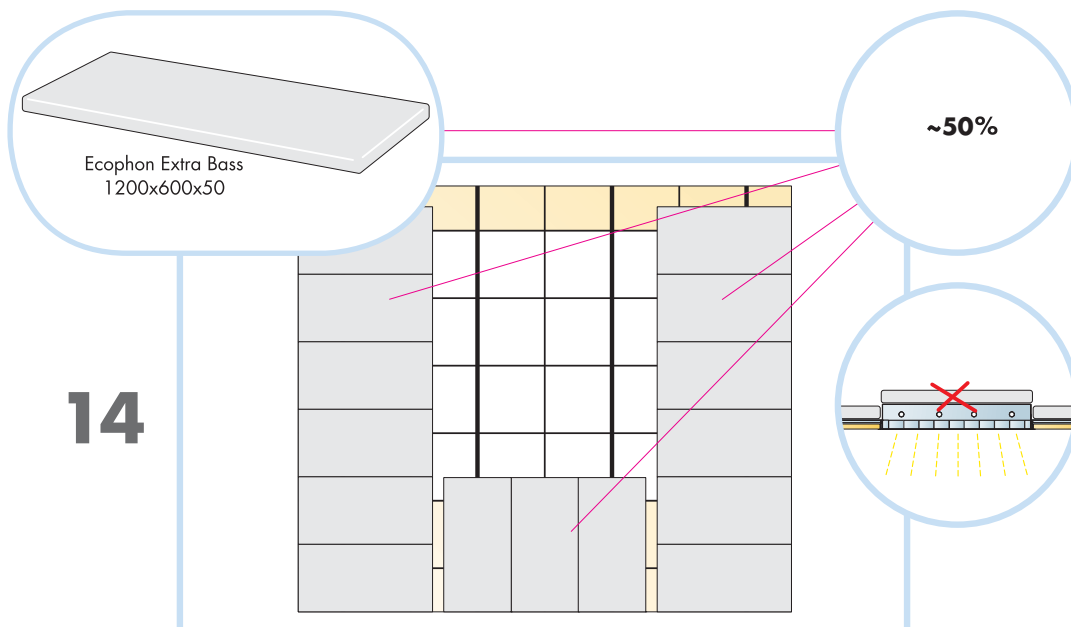

7. Connect Wall bracket

8. Connect Shadow-line trim 0668

9. Connect Wall spacer 5

10. Connect Panel lock Dp

11. Connect Direct fixing bracket

12. Ecophon Extra Bass 1200x600x50

**Ecophon**<sup>®</sup>  
SAINT-GOBAIN

A SOUND EFFECT ON PEOPLE

[www.ecophon.com](http://www.ecophon.com)

600x600 → 10  
1200x600 → 17

1200x600

21

22