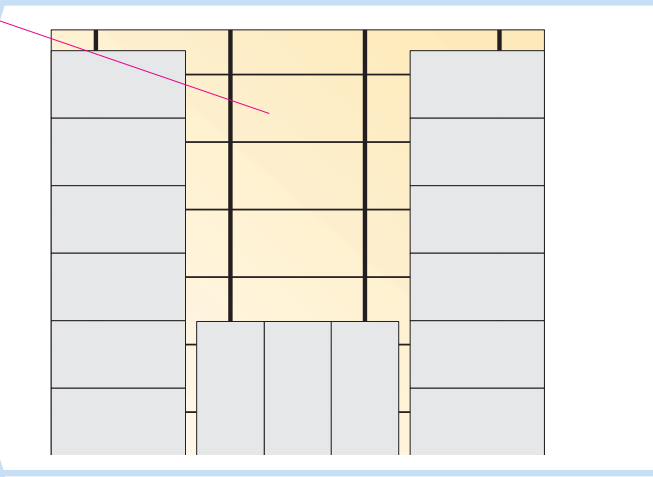

# Master Rigid Dp

600x600, 1200x600  
**M318**

1. Ecophon Master Rigid Dp

2. Connect T24 Main runner

3. Connect T24 Cross tee,  
L=1200

4. Connect T24 Cross tee,  
L=600

5. Connect Adjustable hanger

6. Connect Hanger clip

A SOUND EFFECT ON PEOPLE

[www.ecophon.com](http://www.ecophon.com)

600x600 → 10  
1200x600 → 17

1200x600

21

22