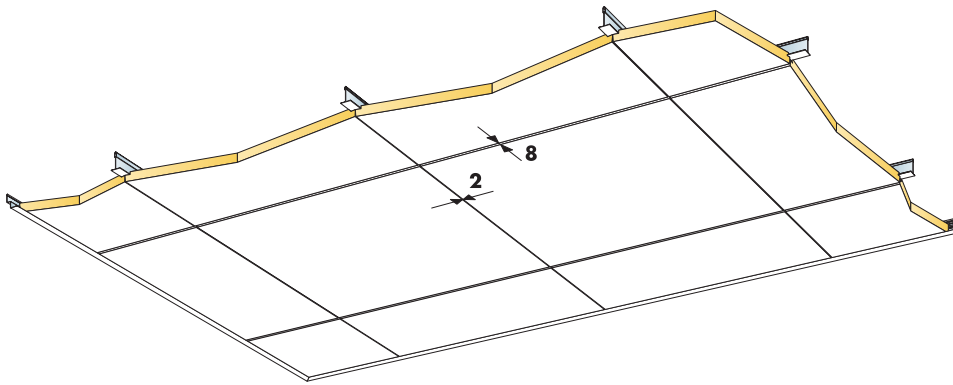

# Master Rigid Dp

600x600, 1200x600  
**M318**

1. Ecophon Master Rigid Dp

2. Connect T24 Main runner

3. Connect T24 Cross tee,  
L=1200

4. Connect T24 Cross tee,  
L=600

5. Connect Adjustable hanger

6. Connect Hanger clip

7. Connect Wall bracket

8. Connect Shadow-line trim 0668

9. Connect Wall spacer 5

10. Connect Panel lock Dp

11. Connect Direct fixing bracket

12. Ecophon Extra Bass 1200x600x50

**Ecophon**<sup>®</sup>  
SAINT-GOBAIN