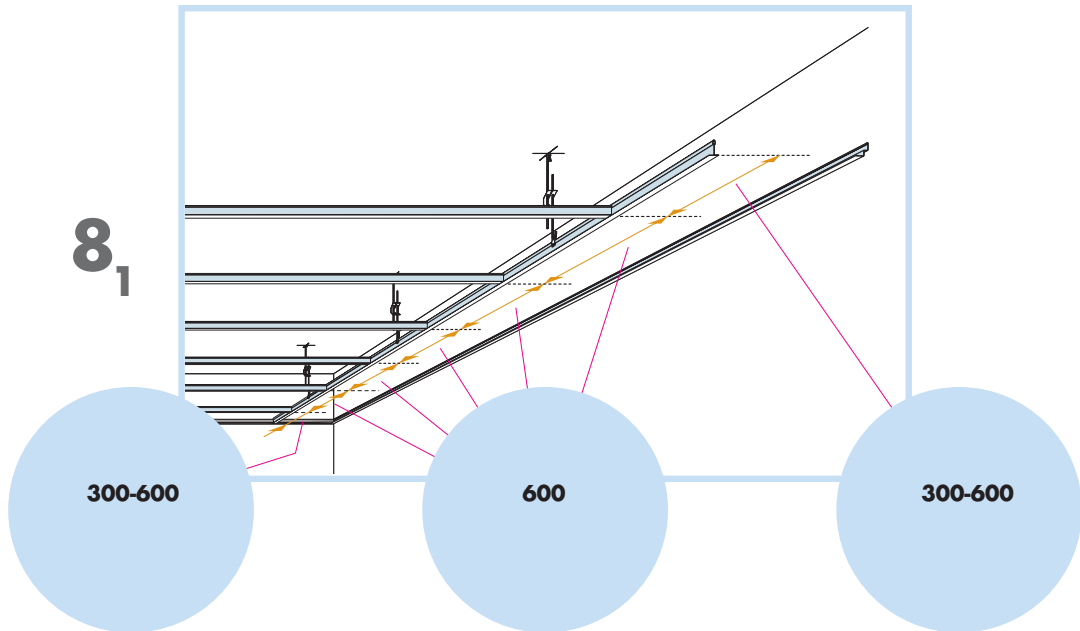

# Master Rigid Dp

600x600, 1200x600  
**M318**

1. Ecophon Master Rigid Dp

2. Connect T24 Main runner

3. Connect T24 Cross tee,  
L=1200

4. Connect T24 Cross tee,  
L=600

5. Connect Adjustable hanger

6. Connect Hanger clip

A SOUND EFFECT ON PEOPLE

[www.ecophon.com](http://www.ecophon.com)

600x600 → 10  
1200x600 → 17

1200x600

21

22