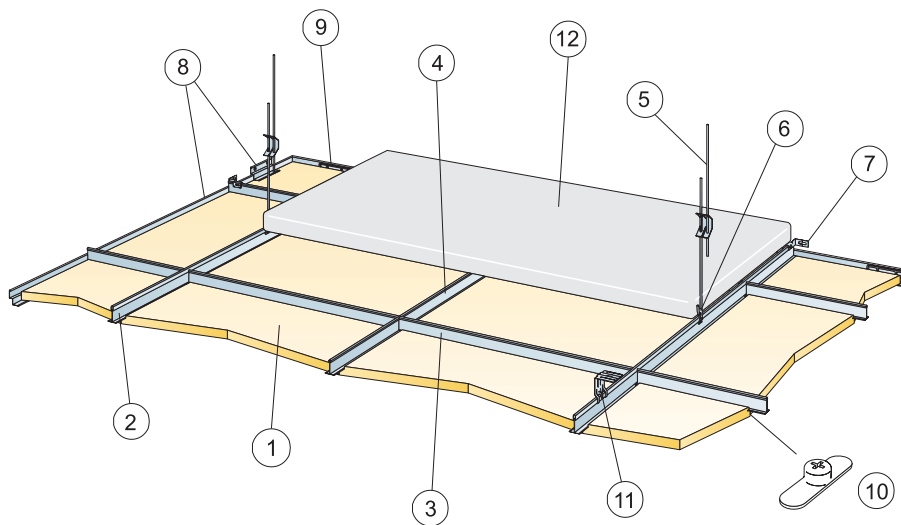

# Master Rigid Dp

600x600, 1200x600  
**M318**

1. Ecophon Master Rigid Dp

2. Connect T24 Main runner

3. Connect T24 Cross tee,  
L=1200

4. Connect T24 Cross tee,  
L=600

5. Connect Adjustable hanger

6. Connect Hanger clip

7. Connect Wall bracket

8. Connect Shadow-line trim 0668

9. Connect Wall spacer 5

10. Connect Panel lock Dp

11. Connect Direct fixing bracket

12. Ecophon Extra Bass 1200x600x50

**Ecophon**<sup>®</sup>  
SAINT-GOBAIN