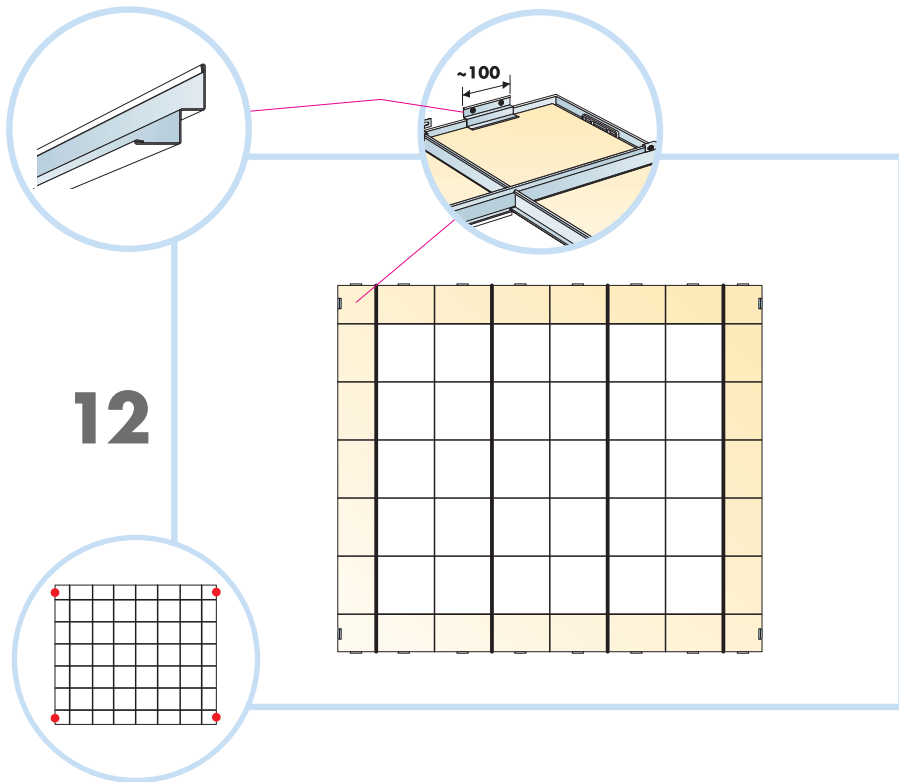

# Master Rigid Dp

600x600, 1200x600  
**M318**

1. Ecophon Master Rigid Dp

2. Connect T24 Main runner

3. Connect T24 Cross tee,  
L=1200

4. Connect T24 Cross tee,  
L=600

5. Connect Adjustable hanger

6. Connect Hanger clip

7. Connect Wall bracket

8. Connect Shadow-line trim 0668

9. Connect Wall spacer 5

10. Connect Panel lock Dp

11. Connect Direct fixing bracket

12. Ecophon Extra Bass 1200x600x50

**Ecophon**<sup>®</sup>  
SAINT-GOBAIN

A SOUND EFFECT ON PEOPLE

[www.ecophon.com](http://www.ecophon.com)

600x600 → 10  
1200x600 → 17

1200x600

21

22