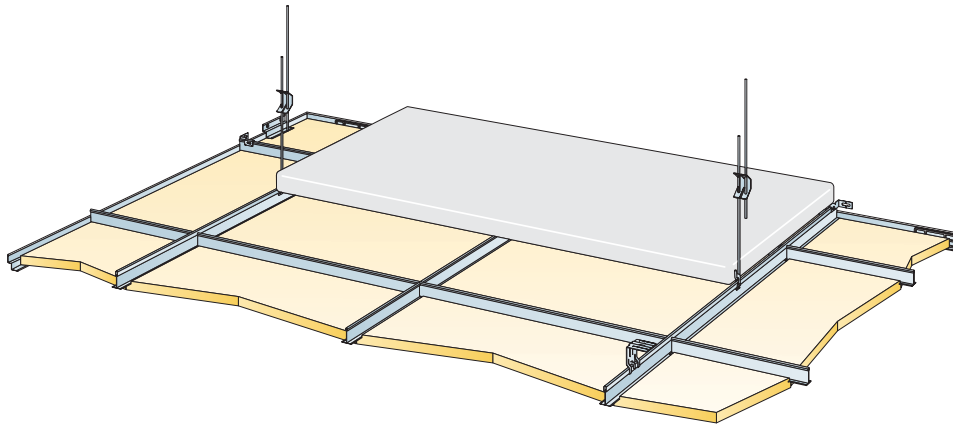

# Master Rigid Dp

600x600, 1200x600  
**M318**

1. Ecophon Master Rigid Dp

2. Connect T24 Main runner

3. Connect T24 Cross tee,  
L=1200

4. Connect T24 Cross tee,  
L=600

5. Connect Adjustable hanger

6. Connect Hanger clip

7. Connect Wall bracket

8. Connect Shadow-line trim 0668

9. Connect Wall spacer 5

10. Connect Panel lock Dp

11. Connect Direct fixing bracket

12. Ecophon Extra Bass 1200x600x50

**Ecophon**<sup>®</sup>  
SAINT-GOBAIN