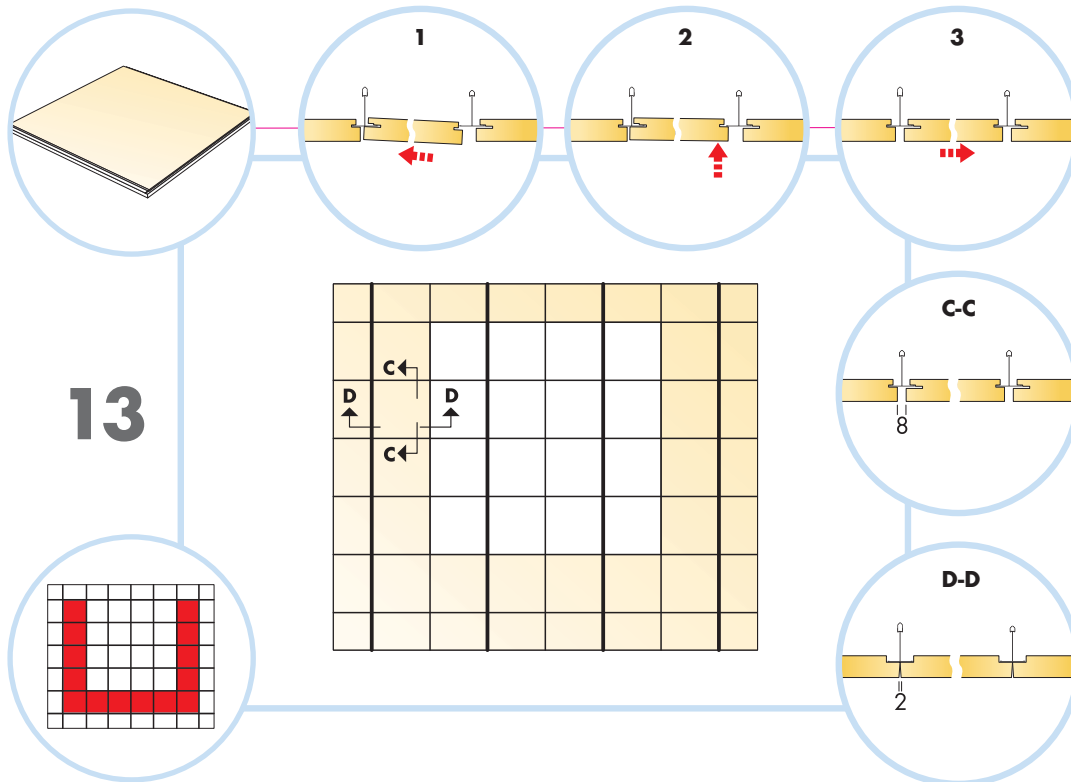

# Master Rigid Dp

600x600, 1200x600  
**M318**

1. Ecophon Master Rigid Dp

2. Connect T24 Main runner

3. Connect T24 Cross tee,  
L=1200

4. Connect T24 Cross tee,  
L=600

5. Connect Adjustable hanger

6. Connect Hanger clip

7. Connect Wall bracket

8. Connect Shadow-line trim 0668

9. Connect Wall spacer 5

10. Connect Panel lock Dp

11. Connect Direct fixing bracket

12. Ecophon Extra Bass 1200x600x50

**Ecophon**<sup>®</sup>  
SAINT-GOBAIN

A SOUND EFFECT ON PEOPLE

[www.ecophon.com](http://www.ecophon.com)

600x600 → 10  
1200x600 → 17

1200x600

21

22