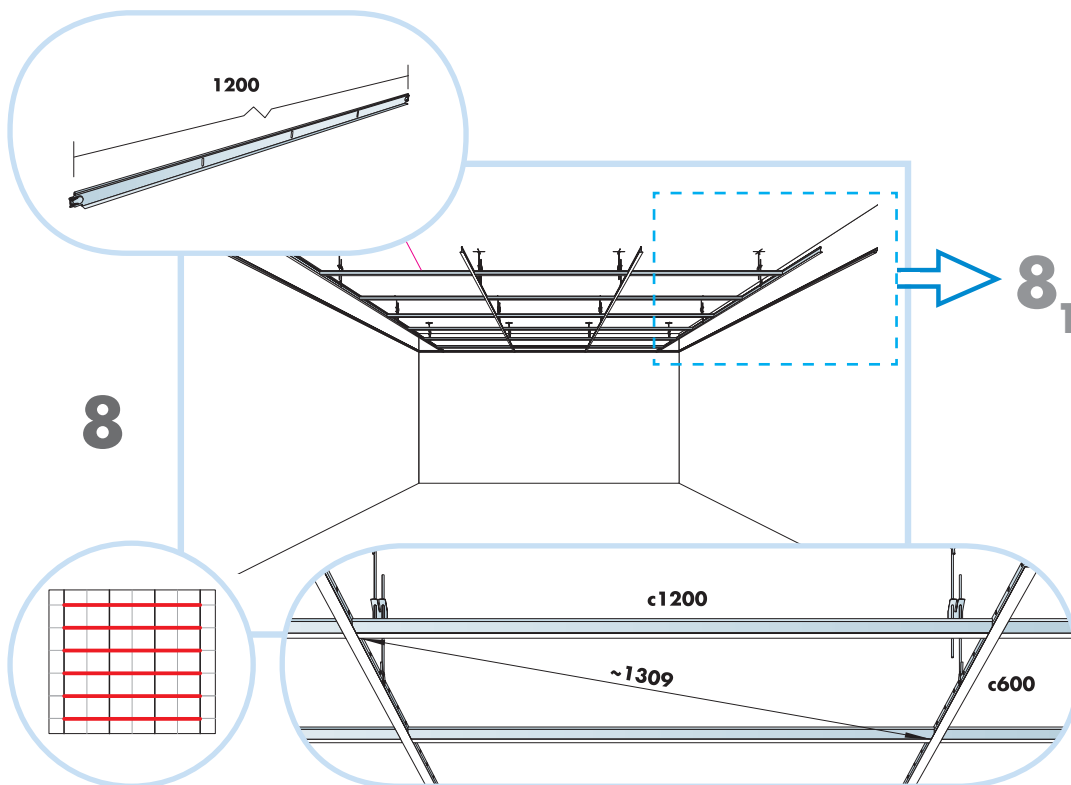

# Master Rigid Dp

600x600, 1200x600  
**M318**

1. Ecophon Master Rigid Dp

2. Connect T24 Main runner

3. Connect T24 Cross tee,  
L=1200

4. Connect T24 Cross tee,  
L=600

5. Connect Adjustable hanger

6. Connect Hanger clip

7. Connect Wall bracket

8. Connect Shadow-line trim 0668

9. Connect Wall spacer 5

10. Connect Panel lock Dp

11. Connect Direct fixing bracket

12. Ecophon Extra Bass 1200x600x50

**Ecophon**<sup>®</sup>  
SAINT-GOBAIN

A SOUND EFFECT ON PEOPLE

[www.ecophon.com](http://www.ecophon.com)

600x600 → 10  
1200x600 → 17

1200x600

21

22