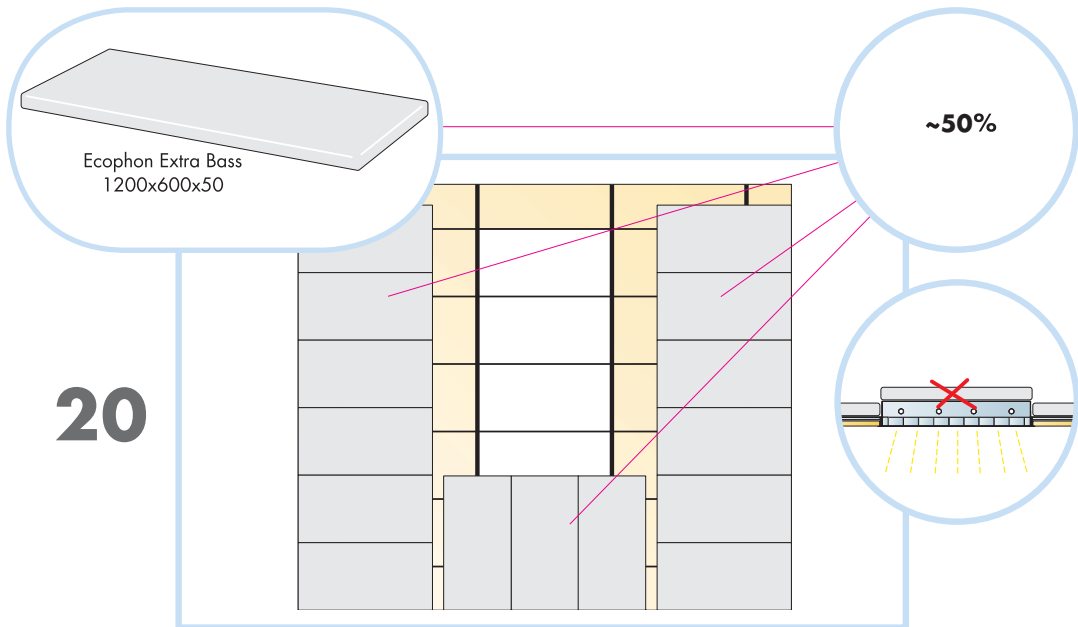

7. Connect Wall bracket

8. Connect Shadow-line trim 0668

9. Connect Wall spacer 5

10. Connect Panel lock Dp

11. Connect Direct fixing bracket

12. Ecophon Extra Bass 1200x600x50

**Ecophon**<sup>®</sup>  
SAINT-GOBAIN

A SOUND EFFECT ON PEOPLE

[www.ecophon.com](http://www.ecophon.com)

600x600 → 10  
1200x600 → 17

1200x600

21

22