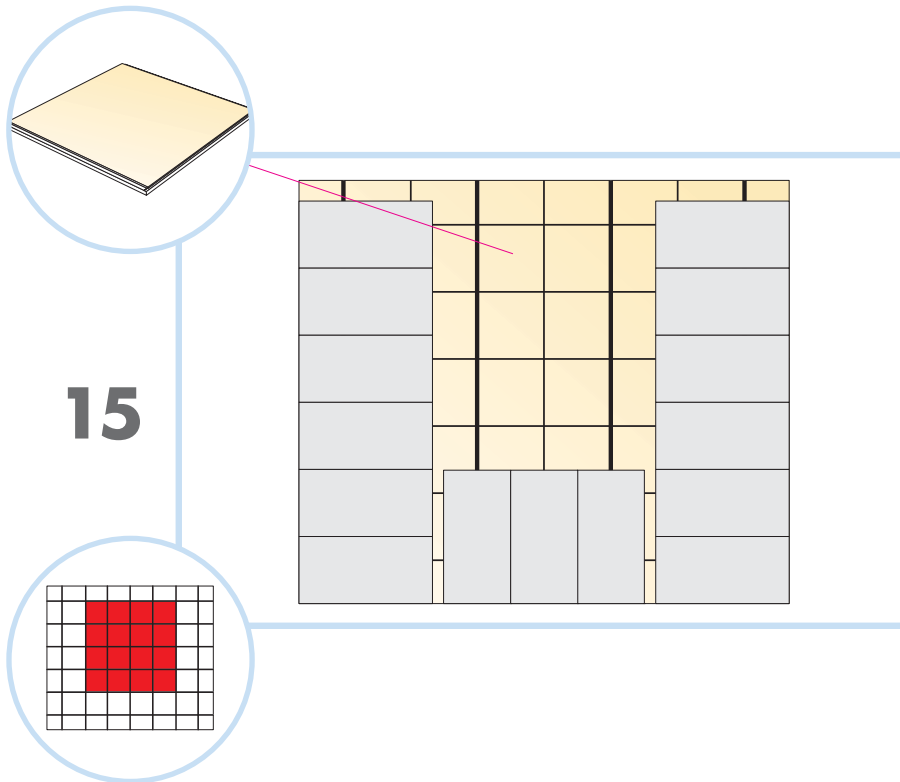

# Master Rigid Dp

600x600, 1200x600  
**M318**

1. Ecophon Master Rigid Dp

2. Connect T24 Main runner

3. Connect T24 Cross tee,  
L=1200

4. Connect T24 Cross tee,  
L=600

5. Connect Adjustable hanger

6. Connect Hanger clip

7. Connect Wall bracket

8. Connect Shadow-line trim 0668

9. Connect Wall spacer 5

10. Connect Panel lock Dp

11. Connect Direct fixing bracket

12. Ecophon Extra Bass 1200x600x50

**Ecophon**<sup>®</sup>  
SAINT-GOBAIN

A SOUND EFFECT ON PEOPLE

[www.ecophon.com](http://www.ecophon.com)

600x600 → 10  
1200x600 → 17

1200x600

21

22