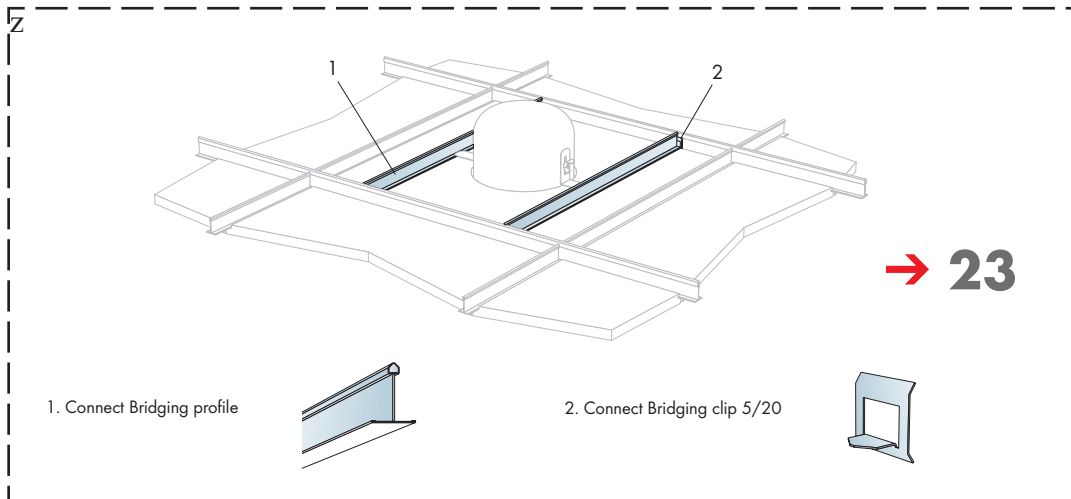

# Master Rigid Dp

600x600, 1200x600  
**M318**

1. Ecophon Master Rigid Dp

2. Connect T24 Main runner

3. Connect T24 Cross tee,  
L=1200

4. Connect T24 Cross tee,  
L=600

5. Connect Adjustable hanger

6. Connect Hanger clip

7. Connect Wall bracket

8. Connect Shadow-line trim 0668

9. Connect Wall spacer 5

10. Connect Panel lock Dp

11. Connect Direct fixing bracket

12. Ecophon Extra Bass 1200x600x50

**Ecophon**<sup>®</sup>  
SAINT-GOBAIN