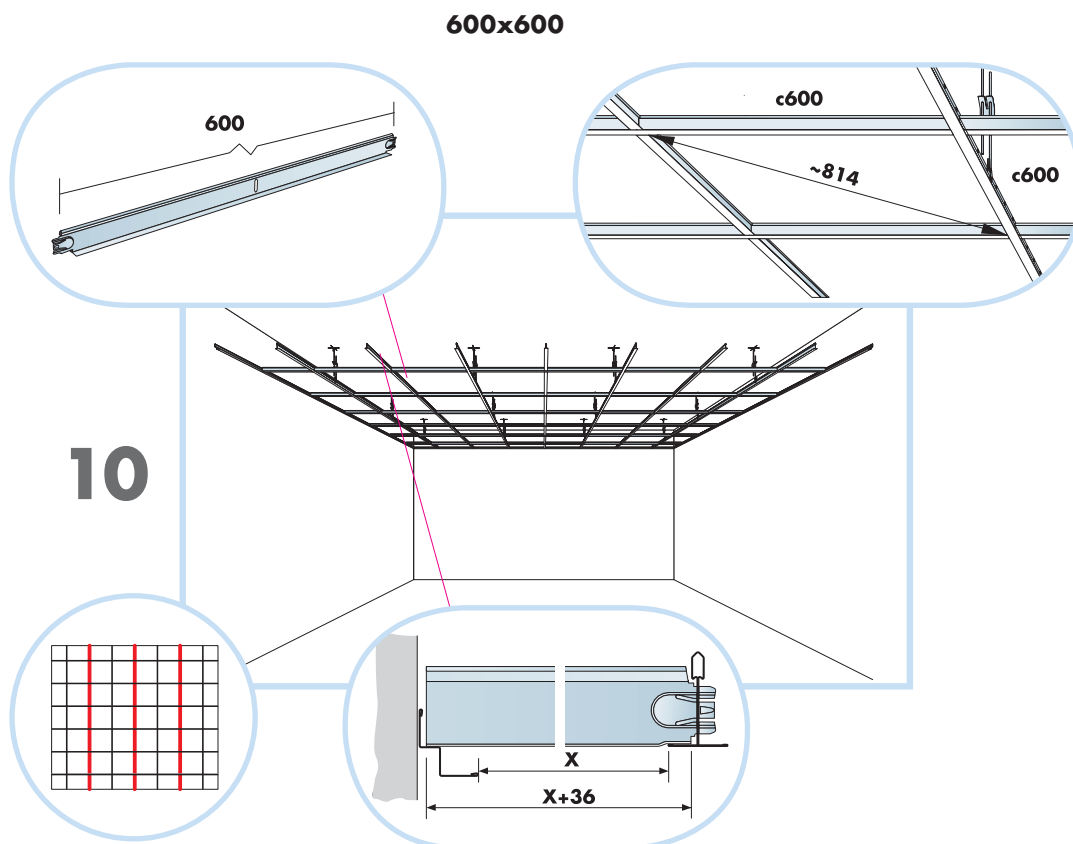

600x600 → 10
1200x600 → 17