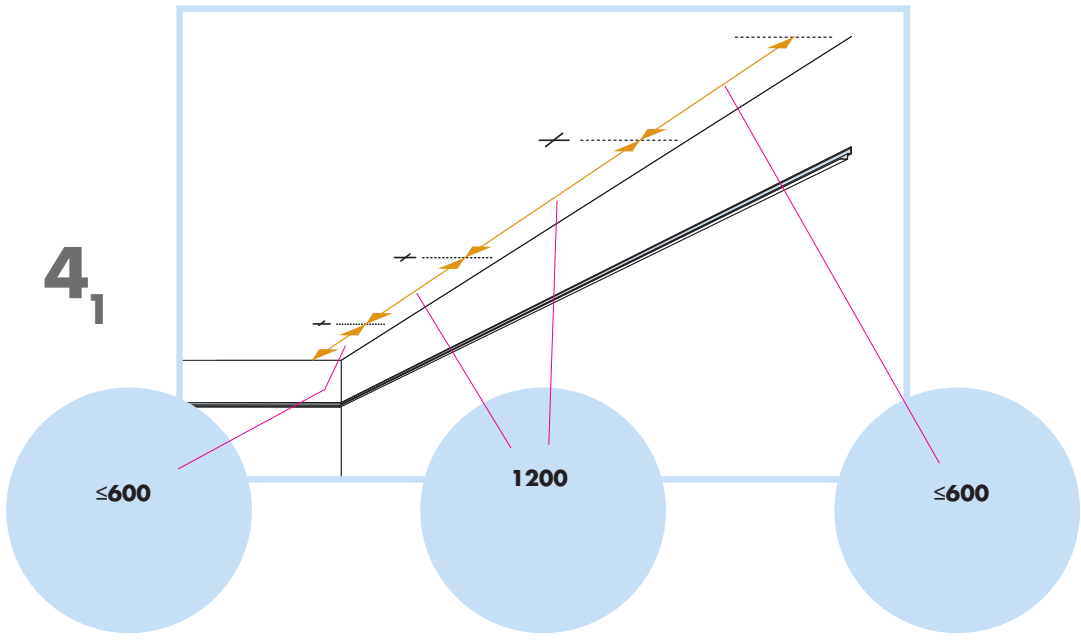

# Master Rigid Dp

600x600, 1200x600  
**M318**

1. Ecophon Master Rigid Dp

2. Connect T24 Main runner

3. Connect T24 Cross tee,  
L=1200

4. Connect T24 Cross tee,  
L=600

5. Connect Adjustable hanger

6. Connect Hanger clip

7. Connect Wall bracket

8. Connect Shadow-line trim 0668

9. Connect Wall spacer 5

10. Connect Panel lock Dp

11. Connect Direct fixing bracket

12. Ecophon Extra Bass 1200x600x50

**Ecophon**<sup>®</sup>  
SAINT-GOBAIN

A SOUND EFFECT ON PEOPLE

[www.ecophon.com](http://www.ecophon.com)

600x600 → 10  
1200x600 → 17

1200x600

21

22