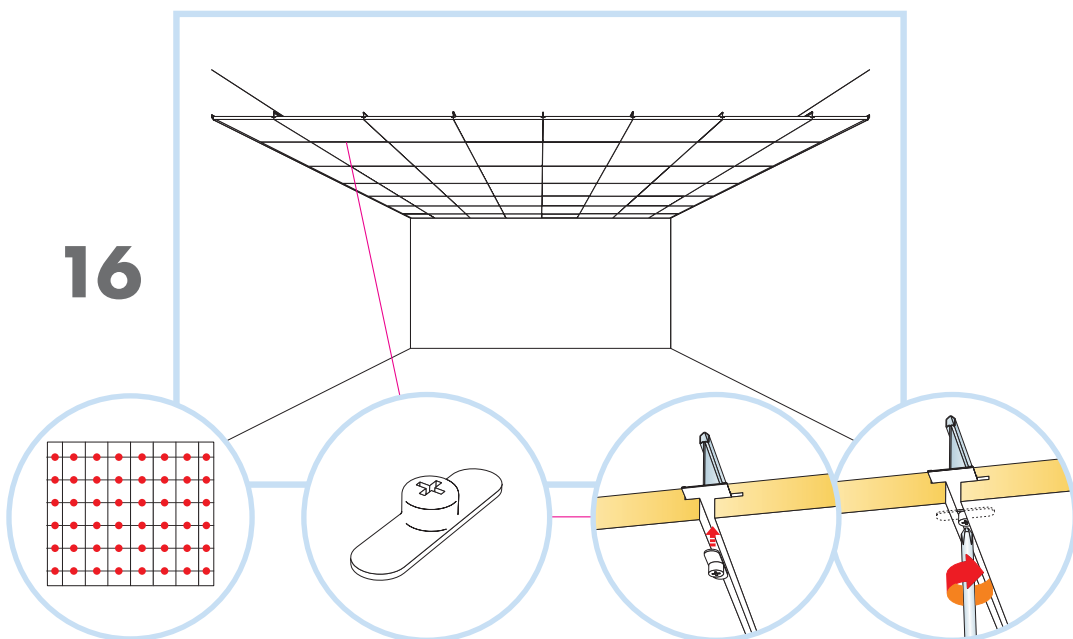

# Master Rigid Dp

600x600, 1200x600  
**M318**

1. Ecophon Master Rigid Dp

2. Connect T24 Main runner

3. Connect T24 Cross tee,  
L=1200

4. Connect T24 Cross tee,  
L=600

5. Connect Adjustable hanger

6. Connect Hanger clip

7. Connect Wall bracket

8. Connect Shadow-line trim 0668

9. Connect Wall spacer 5

10. Connect Panel lock Dp

11. Connect Direct fixing bracket

12. Ecophon Extra Bass 1200x600x50

**Ecophon**<sup>®</sup>  
SAINT-GOBAIN

A SOUND EFFECT ON PEOPLE

[www.ecophon.com](http://www.ecophon.com)

600x600 → 10  
1200x600 → 17

1200x600

21

22