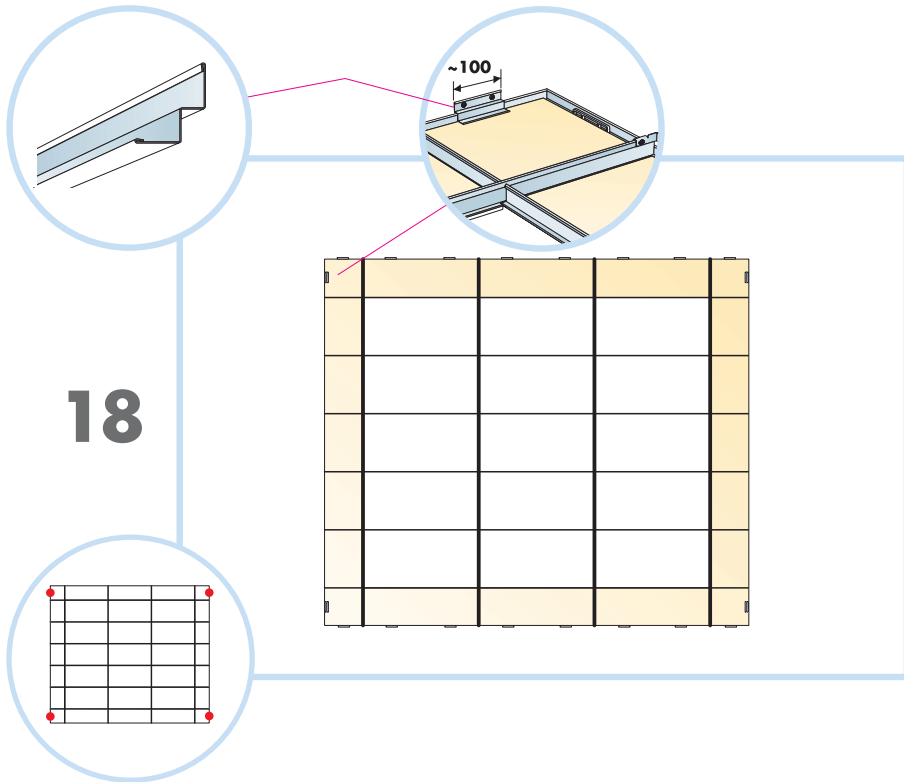

# Master Rigid Dp

600x600, 1200x600  
**M318**

1. Ecophon Master Rigid Dp

2. Connect T24 Main runner

3. Connect T24 Cross tee,  
L=1200

4. Connect T24 Cross tee,  
L=600

5. Connect Adjustable hanger

6. Connect Hanger clip

7. Connect Wall bracket

8. Connect Shadow-line trim 0668

9. Connect Wall spacer 5

10. Connect Panel lock Dp

11. Connect Direct fixing bracket

12. Ecophon Extra Bass 1200x600x50

**Ecophon**<sup>®</sup>  
SAINT-GOBAIN

A SOUND EFFECT ON PEOPLE

[www.ecophon.com](http://www.ecophon.com)

600x600 → 10  
1200x600 → 17

1200x600

21

22