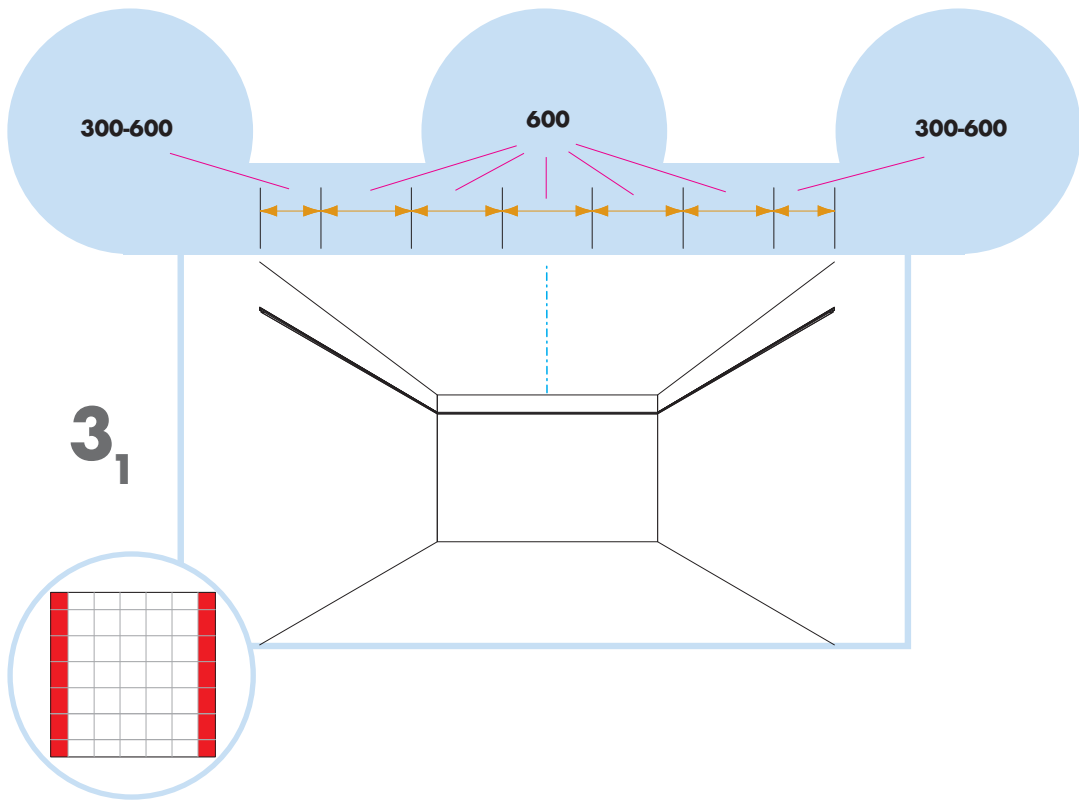

# Master Rigid Dp

600x600, 1200x600  
**M318**

1. Ecophon Master Rigid Dp

2. Connect T24 Main runner

3. Connect T24 Cross tee,  
L=1200

4. Connect T24 Cross tee,  
L=600

5. Connect Adjustable hanger

6. Connect Hanger clip

7. Connect Wall bracket

8. Connect Shadow-line trim 0668

9. Connect Wall spacer 5

10. Connect Panel lock Dp

11. Connect Direct fixing bracket

12. Ecophon Extra Bass 1200x600x50

**Ecophon**<sup>®</sup>  
SAINT-GOBAIN

A SOUND EFFECT ON PEOPLE

[www.ecophon.com](http://www.ecophon.com)

600x600 → 10  
1200x600 → 17

1200x600

21

22