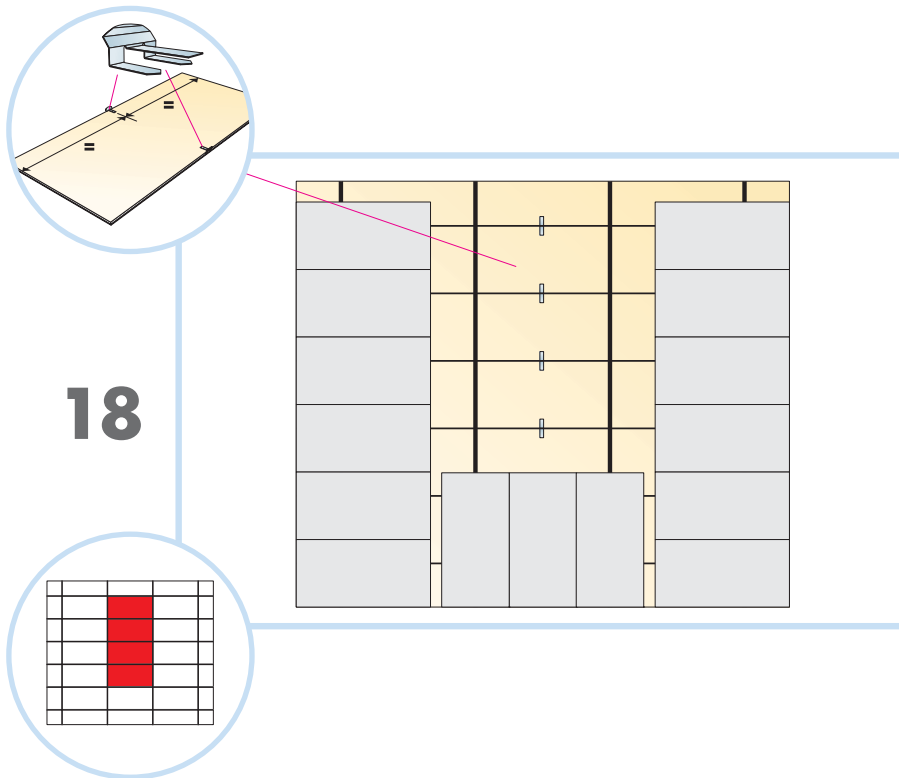

Master Rigid E

600x600, 1200x600, 1200x1200

M317

1. Ecophon Master Rigid E

2. Connect T24 Main runner

3. Connect T24 Cross tee,
L=1200

4. Connect T24 Cross tee,
L=600

5. Connect Adjustable hanger

6. Connect Hanger clip

7. Connect Hold down clip E

8. Connect Channel trim

9. Connect Direct fixing bracket

10. Ecophon Extra Bass 1200x600x50

Demounting
600x600 → 30
1200x600 → 31
1200x1200 → 32

Ecophon[®]
SAINT-GOBAIN

16

26

27

Demounting
 600x600 →0
 1200x600 →1
 1200x1200 →2