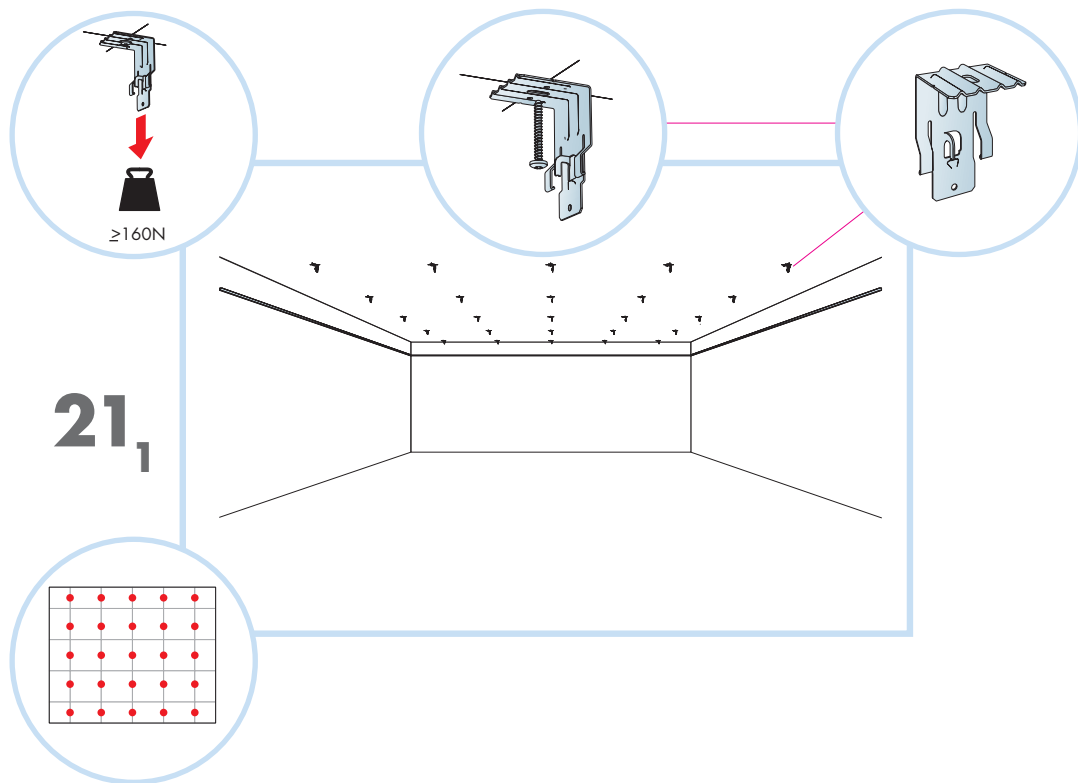

Master Rigid E

600x600, 1200x600, 1200x1200

M317

1. Ecophon Master Rigid E

2. Connect T24 Main runner

3. Connect T24 Cross tee,
L=1200

4. Connect T24 Cross tee,
L=600

5. Connect Adjustable hanger

6. Connect Hanger clip

7. Connect Hold down clip E

8. Connect Channel trim

9. Connect Direct fixing bracket

10. Ecophon Extra Bass 1200x600x50

Demounting
600x600 → 30
1200x600 → 31
1200x1200 → 32

Ecophon[®]
SAINT-GOBAIN

16

26

27

Demounting
 600x600 →0
 1200x600 →1
 1200x1200 →2