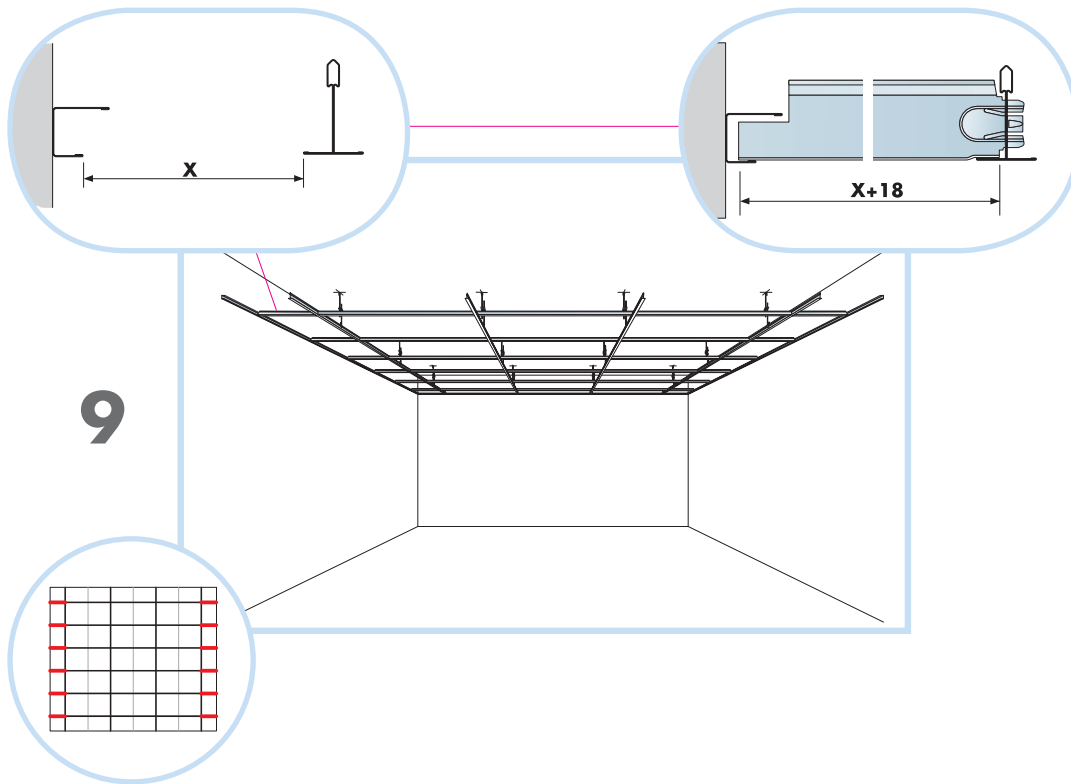

600x600 → 10
1200x600 → 15