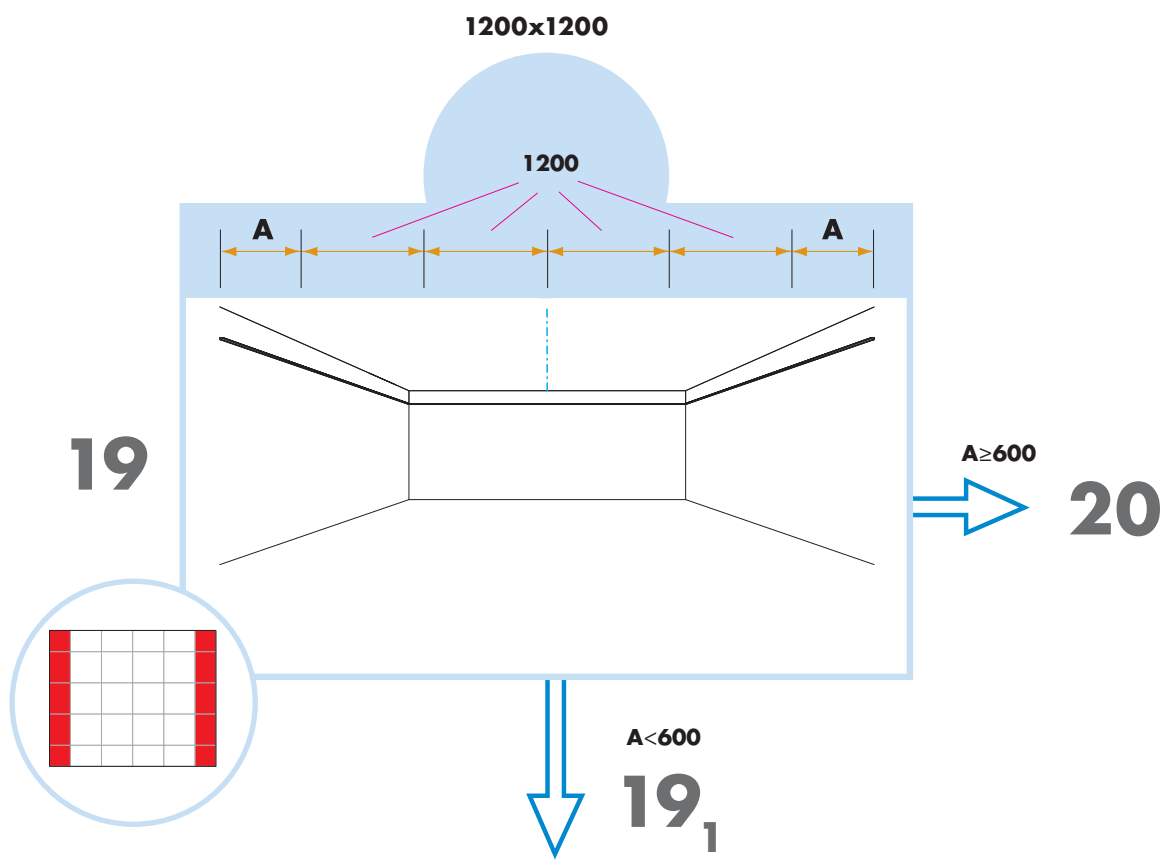

Master Rigid E

600x600, 1200x600, 1200x1200

M317

1. Ecophon Master Rigid E

2. Connect T24 Main runner

3. Connect T24 Cross tee,
L=1200

4. Connect T24 Cross tee,
L=600

5. Connect Adjustable hanger

6. Connect Hanger clip

7. Connect Hold down clip E

8. Connect Channel trim

9. Connect Direct fixing bracket

10. Ecophon Extra Bass 1200x600x50

Demounting
600x600 → 30
1200x600 → 31
1200x1200 → 32

Ecophon[®]
SAINT-GOBAIN

16

26

27

Demounting
 600x600 →0
 1200x600 →1
 1200x1200 →2