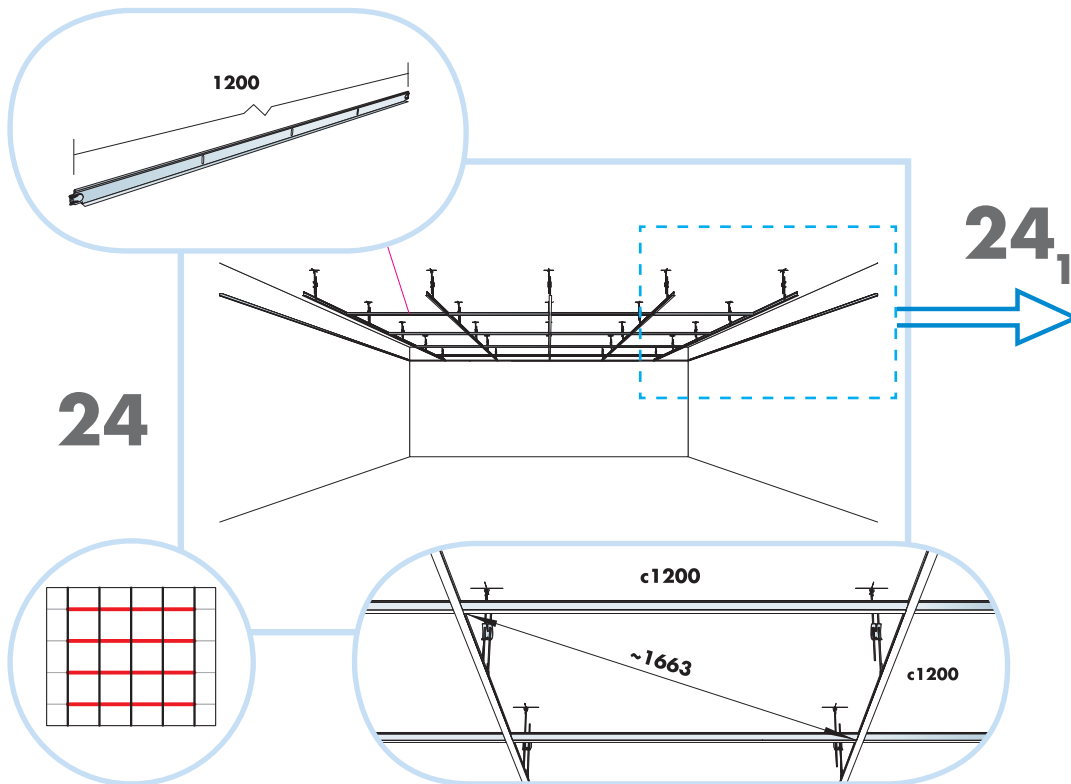

Master Rigid E

600x600, 1200x600, 1200x1200

M317

1. Ecophon Master Rigid E

2. Connect T24 Main runner

3. Connect T24 Cross tee,
L=1200

4. Connect T24 Cross tee,
L=600

5. Connect Adjustable hanger

6. Connect Hanger clip

7. Connect Hold down clip E

8. Connect Channel trim

9. Connect Direct fixing bracket

10. Ecophon Extra Bass 1200x600x50

Demounting
600x600 → 30
1200x600 → 31
1200x1200 → 32

Ecophon[®]
SAINT-GOBAIN

16

26

27

Demounting
 600x600 →0
 1200x600 →1
 1200x1200 →2