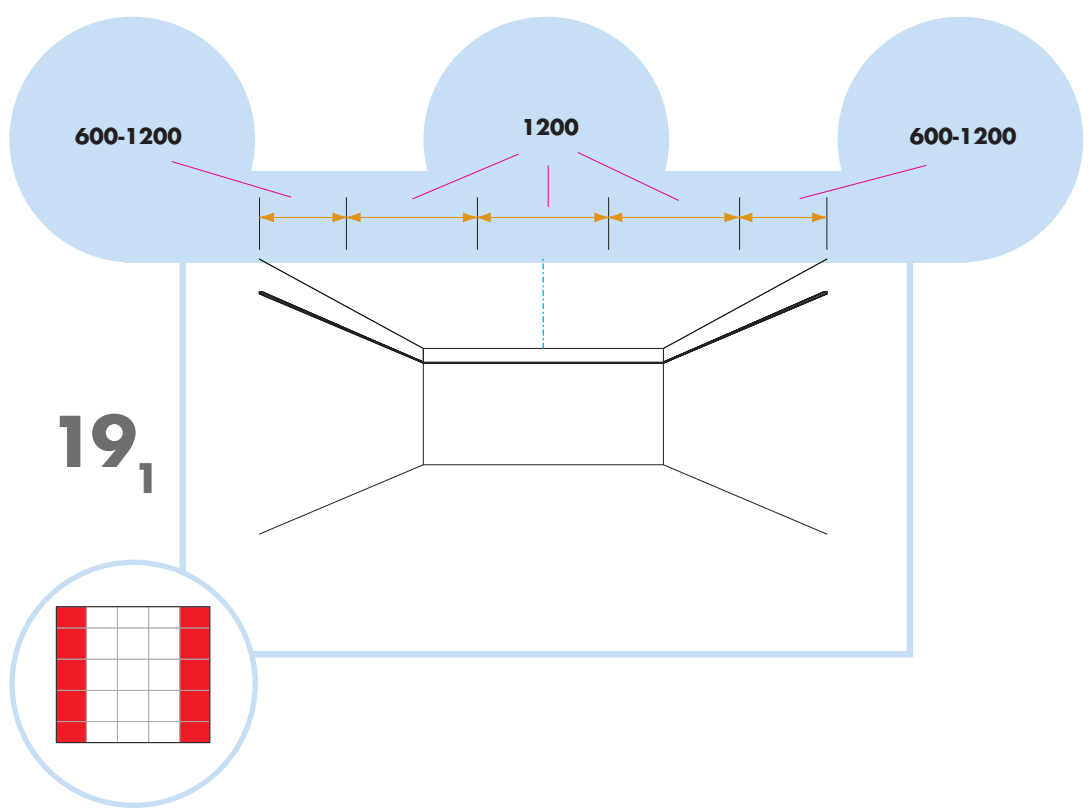

Master Rigid E

600x600, 1200x600, 1200x1200

M317

1. Ecophon Master Rigid E

2. Connect T24 Main runner

3. Connect T24 Cross tee,
L=1200

4. Connect T24 Cross tee,
L=600

5. Connect Adjustable hanger

6. Connect Hanger clip

7. Connect Hold down clip E

8. Connect Channel trim

9. Connect Direct fixing bracket

10. Ecophon Extra Bass 1200x600x50

Demounting
600x600 → 30
1200x600 → 31
1200x1200 → 32

Ecophon[®]
SAINT-GOBAIN

16

26

27

Demounting
 600x600 →0
 1200x600 →1
 1200x1200 →2