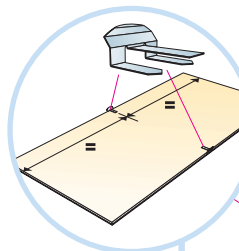

6. Connect Hanger clip

7. Connect Hold down clip E

8. Connect Channel trim

9. Connect Direct fixing bracket

10. Ecophon Extra Bass 1200x600x50

Demounting
600x600 → 30
1200x600 → 31
1200x1200 → 32

Ecophon[®]
SAINT-GOBAIN

16

26

27

Demounting
 600x600 →0
 1200x600 →1
 1200x1200 →2