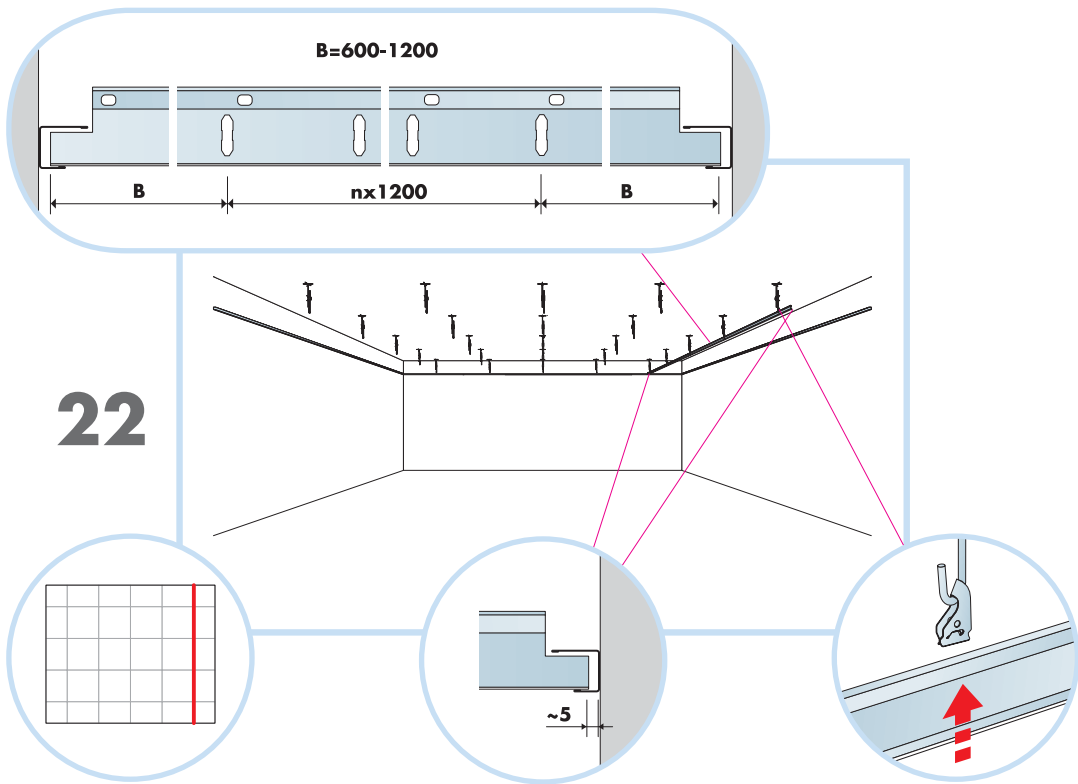

Master Rigid E

600x600, 1200x600, 1200x1200

M317

1. Ecophon Master Rigid E

2. Connect T24 Main runner

3. Connect T24 Cross tee,
L=1200

4. Connect T24 Cross tee,
L=600

5. Connect Adjustable hanger

6. Connect Hanger clip

7. Connect Hold down clip E

8. Connect Channel trim

9. Connect Direct fixing bracket

10. Ecophon Extra Bass 1200x600x50

Demounting
600x600 → 30
1200x600 → 31
1200x1200 → 32

Ecophon[®]
SAINT-GOBAIN

16

26

27

Demounting
 600x600 →0
 1200x600 →1
 1200x1200 →2