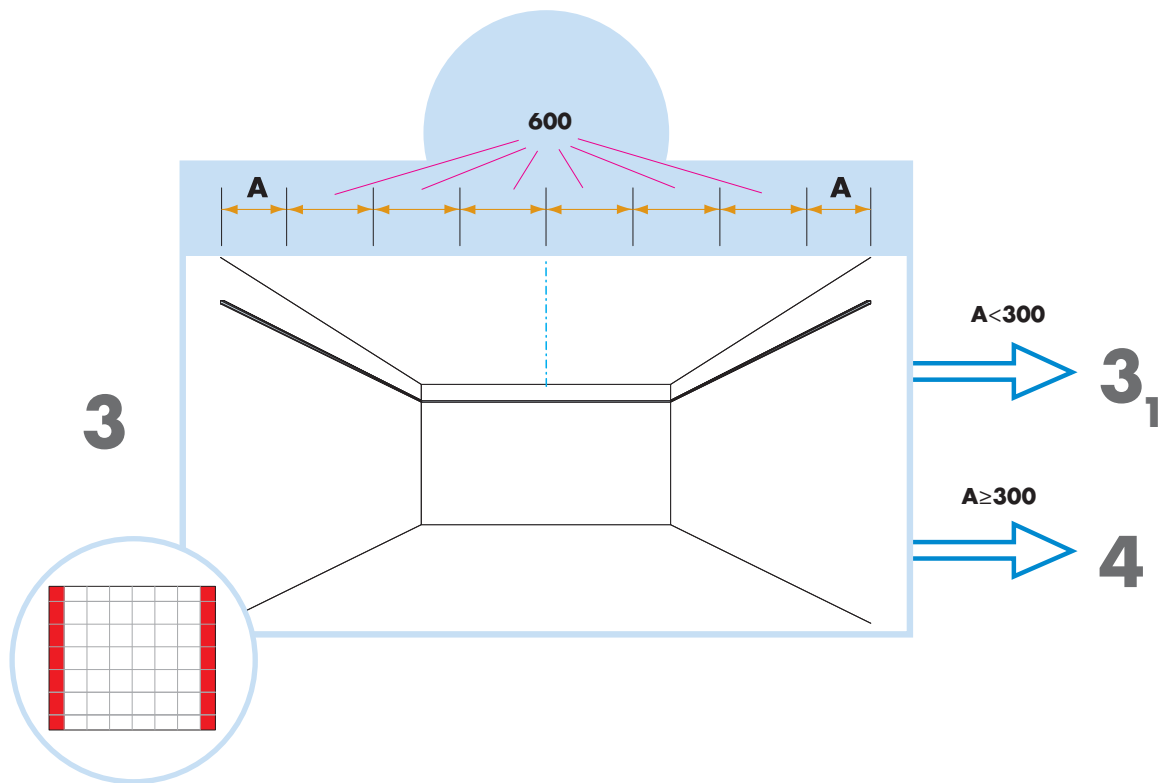

600x600 → 3
1200x600 → 3
1200x1200 → 19