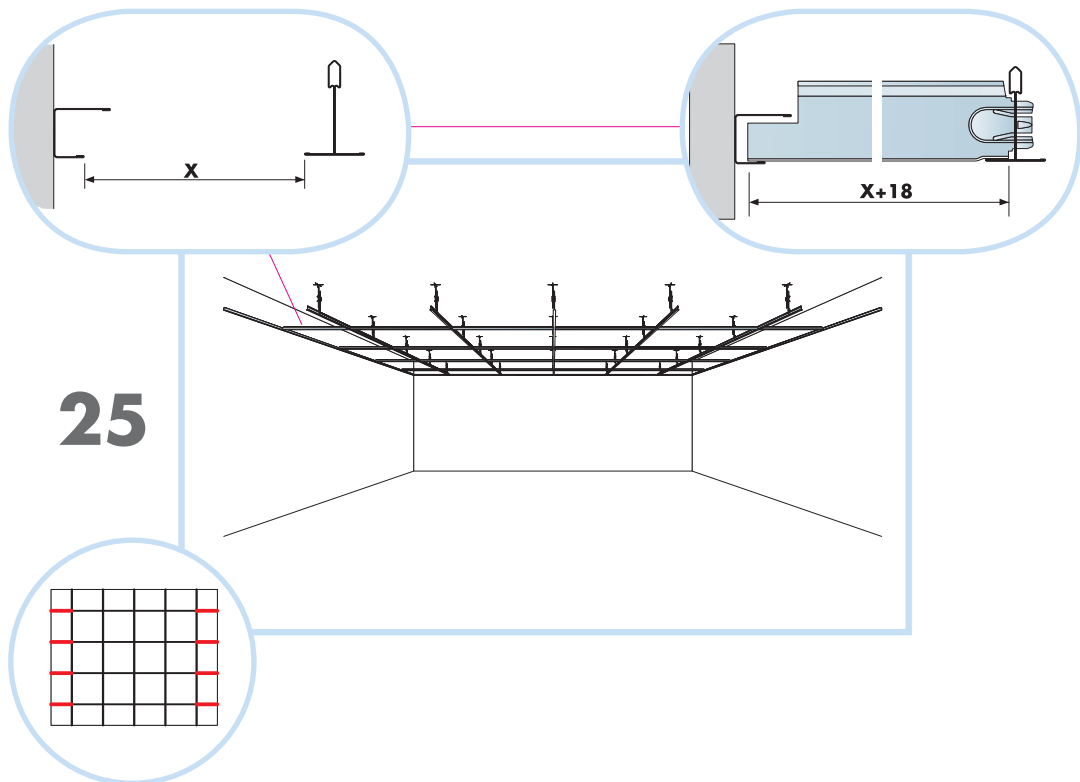

Master Rigid E

600x600, 1200x600, 1200x1200

M317

1. Ecophon Master Rigid E

2. Connect T24 Main runner

3. Connect T24 Cross tee,
L=1200

4. Connect T24 Cross tee,
L=600

5. Connect Adjustable hanger

6. Connect Hanger clip

7. Connect Hold down clip E

8. Connect Channel trim

9. Connect Direct fixing bracket

10. Ecophon Extra Bass 1200x600x50

Demounting
600x600 → 30
1200x600 → 31
1200x1200 → 32

Ecophon[®]
SAINT-GOBAIN

16

26

27

Demounting
 600x600 →0
 1200x600 →1
 1200x1200 →2