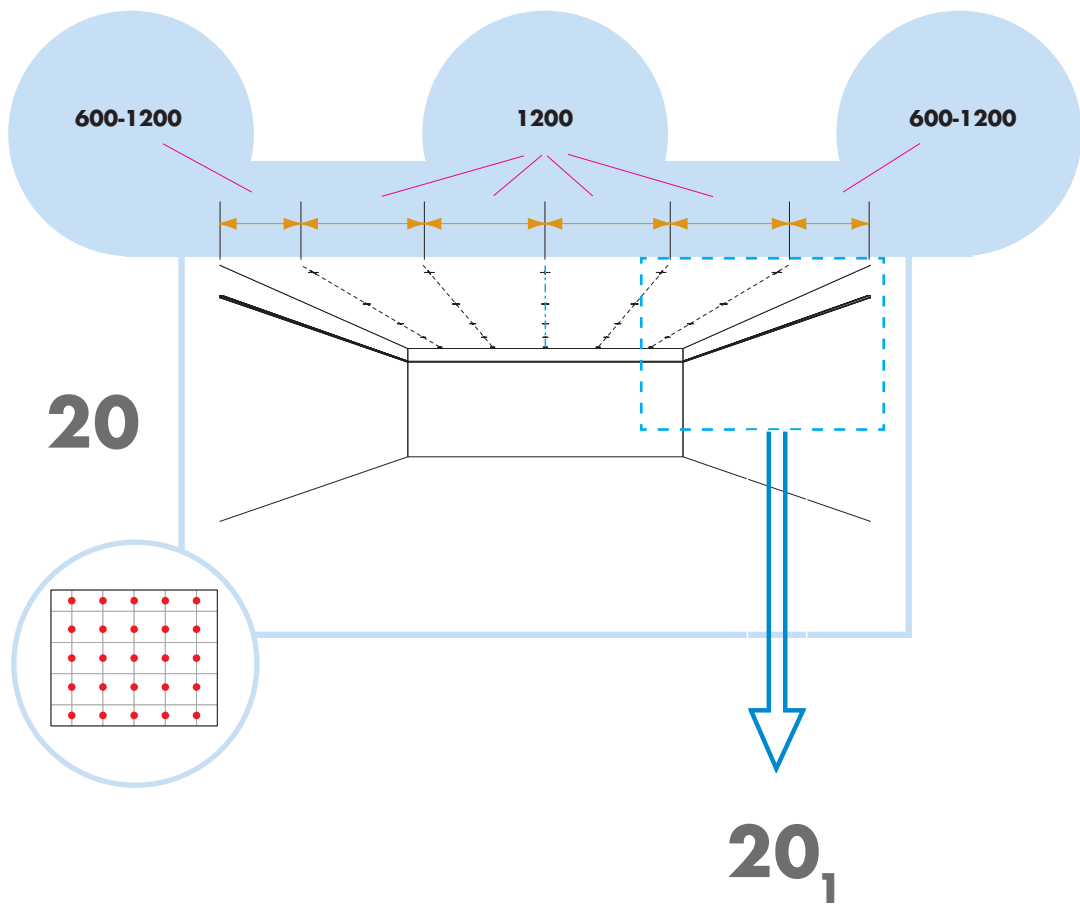

Master Rigid E

600x600, 1200x600, 1200x1200

M317

1. Ecophon Master Rigid E

2. Connect T24 Main runner

3. Connect T24 Cross tee,
L=1200

4. Connect T24 Cross tee,
L=600

5. Connect Adjustable hanger

6. Connect Hanger clip

7. Connect Hold down clip E

8. Connect Channel trim

9. Connect Direct fixing bracket

10. Ecophon Extra Bass 1200x600x50

Demounting
600x600 → 30
1200x600 → 31
1200x1200 → 32

Ecophon[®]
SAINT-GOBAIN

A SOUND EFFECT ON PEOPLE

www.ecophon.com

600x600 → 3
1200x600 → 3
1200x1200 → 19

600x600 → 10
1200x600 → 15

600x600

14

1200x600

15

16

26

27

Demounting
 600x600 →0
 1200x600 →1
 1200x1200 →2