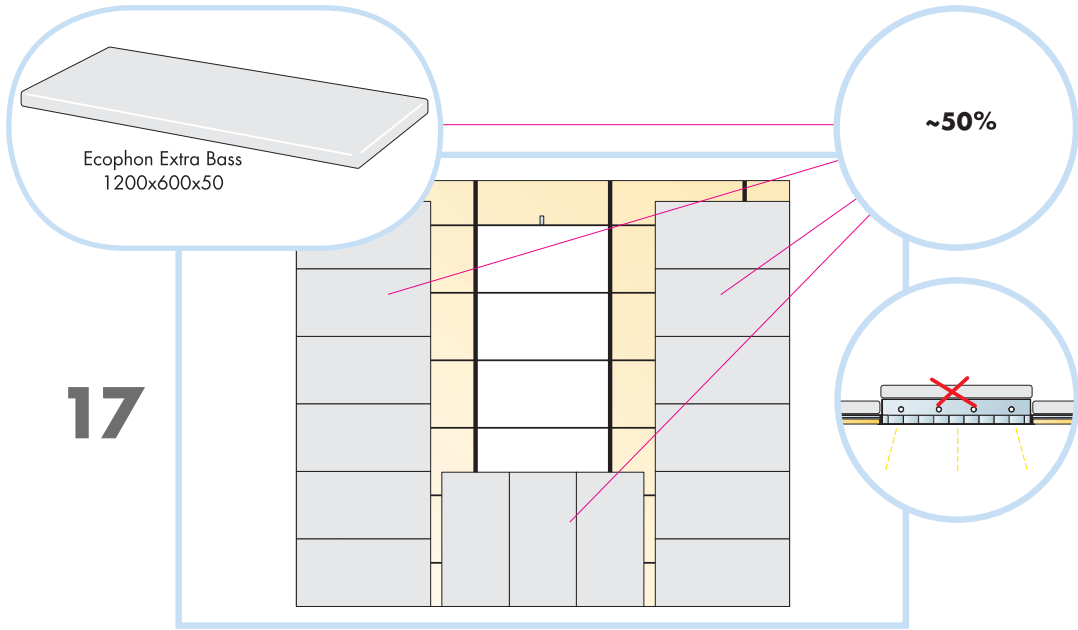

6. Connect Hanger clip

7. Connect Hold down clip E

8. Connect Channel trim

9. Connect Direct fixing bracket

10. Ecophon Extra Bass 1200x600x50

Demounting
600x600 → 30
1200x600 → 31
1200x1200 → 32

Ecophon[®]
SAINT-GOBAIN

16

26

27

Demounting
 600x600 →0
 1200x600 →1
 1200x1200 →2