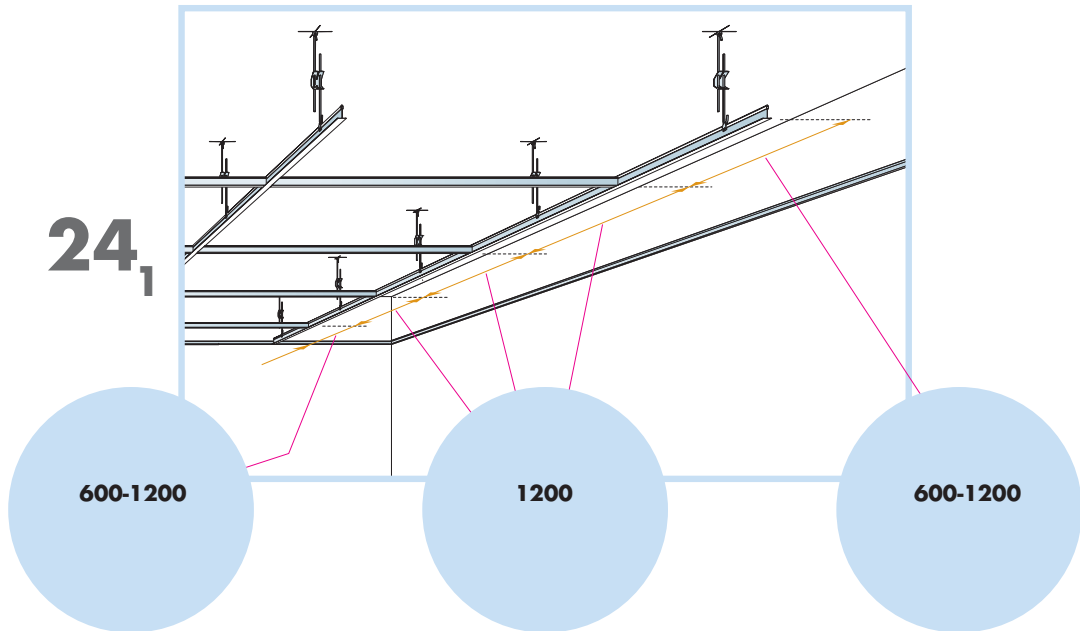

Master Rigid E

600x600, 1200x600, 1200x1200

M317

1. Ecophon Master Rigid E

2. Connect T24 Main runner

3. Connect T24 Cross tee,
L=1200

4. Connect T24 Cross tee,
L=600

5. Connect Adjustable hanger

6. Connect Hanger clip

7. Connect Hold down clip E

8. Connect Channel trim

9. Connect Direct fixing bracket

10. Ecophon Extra Bass 1200x600x50

Demounting
600x600 → 30
1200x600 → 31
1200x1200 → 32

Ecophon[®]
SAINT-GOBAIN

16

26

27

Demounting
 600x600 →0
 1200x600 →1
 1200x1200 →2