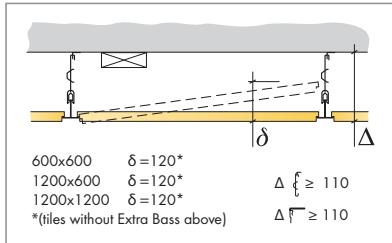

Master Rigid E

600x600, 1200x600, 1200x1200

M317

1. Ecophon Master Rigid E

2. Connect T24 Main runner

3. Connect T24 Cross tee,
L=1200

4. Connect T24 Cross tee,
L=600

5. Connect Adjustable hanger

6. Connect Hanger clip

7. Connect Hold down clip E

8. Connect Channel trim

9. Connect Direct fixing bracket

10. Ecophon Extra Bass 1200x600x50

Demounting
600x600 → 30
1200x600 → 31
1200x1200 → 32

Ecophon[®]
SAINT-GOBAIN

16

26

27

Demounting
 600x600 →0
 1200x600 →1
 1200x1200 →2