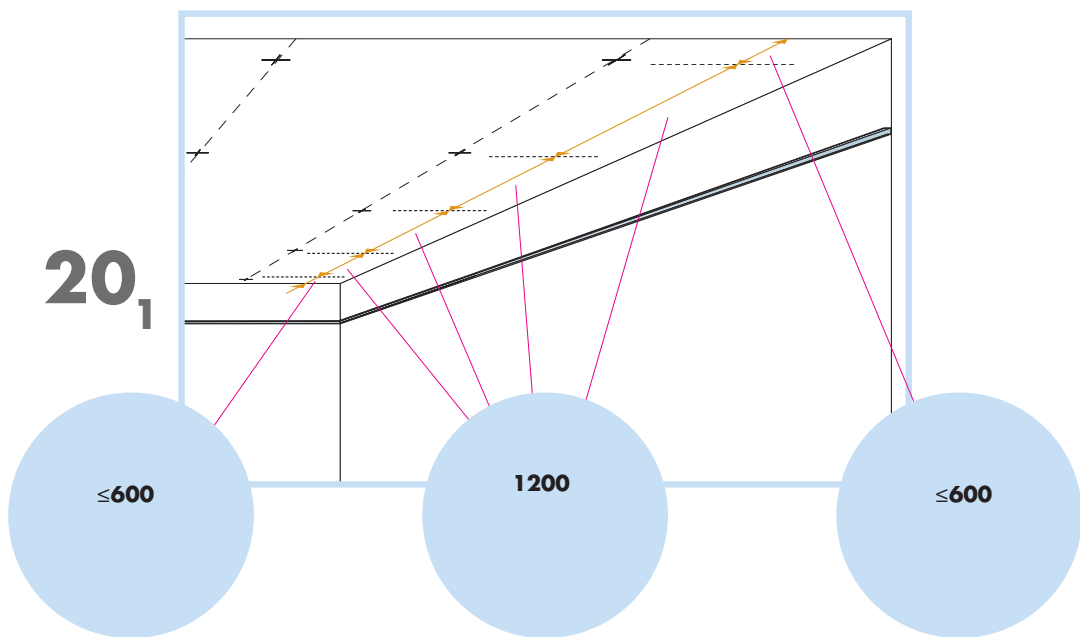

Master Rigid E

600x600, 1200x600, 1200x1200

M317

1. Ecophon Master Rigid E

2. Connect T24 Main runner

3. Connect T24 Cross tee,
L=1200

4. Connect T24 Cross tee,
L=600

5. Connect Adjustable hanger

6. Connect Hanger clip

7. Connect Hold down clip E

8. Connect Channel trim

9. Connect Direct fixing bracket

10. Ecophon Extra Bass 1200x600x50

Demounting
600x600 → 30
1200x600 → 31
1200x1200 → 32

Ecophon[®]
SAINT-GOBAIN

A SOUND EFFECT ON PEOPLE

www.ecophon.com

600x600 → 3
1200x600 → 3
1200x1200 → 19

600x600 → 10
1200x600 → 15

600x600

14

1200x600

15

16

26

27

Demounting
 600x600 →0
 1200x600 →1
 1200x1200 →2