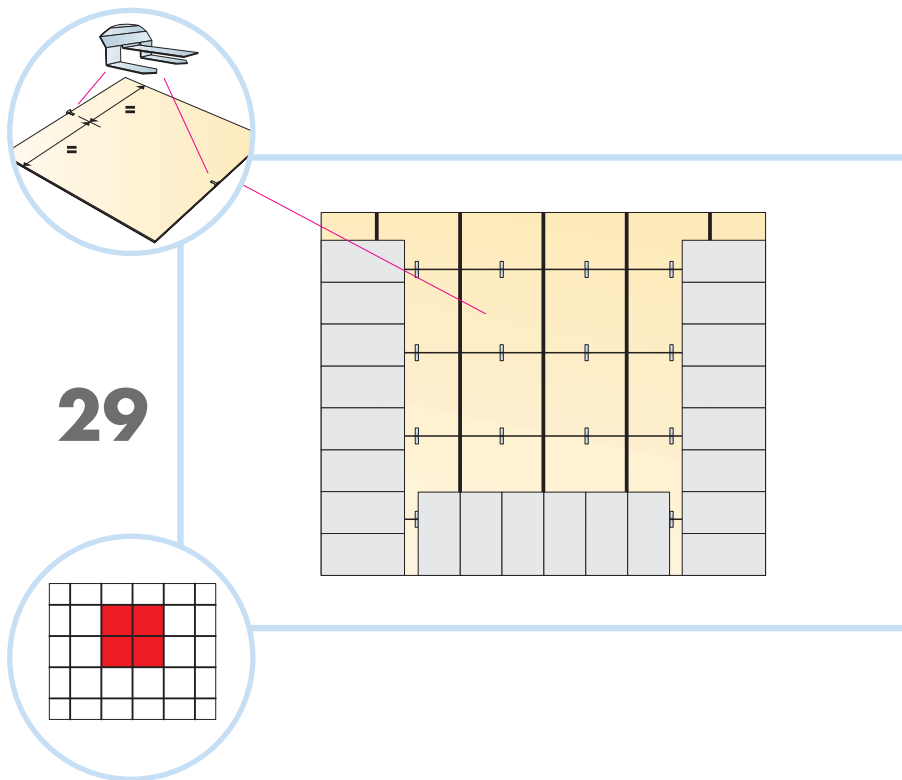

Master Rigid E

600x600, 1200x600, 1200x1200

M317

1. Ecophon Master Rigid E

2. Connect T24 Main runner

3. Connect T24 Cross tee,
L=1200

4. Connect T24 Cross tee,
L=600

5. Connect Adjustable hanger

6. Connect Hanger clip

7. Connect Hold down clip E

8. Connect Channel trim

9. Connect Direct fixing bracket

10. Ecophon Extra Bass 1200x600x50

Demounting
600x600 → 30
1200x600 → 31
1200x1200 → 32

Ecophon[®]
SAINT-GOBAIN

16

26

27

Demounting
 600x600 →0
 1200x600 →1
 1200x1200 →2