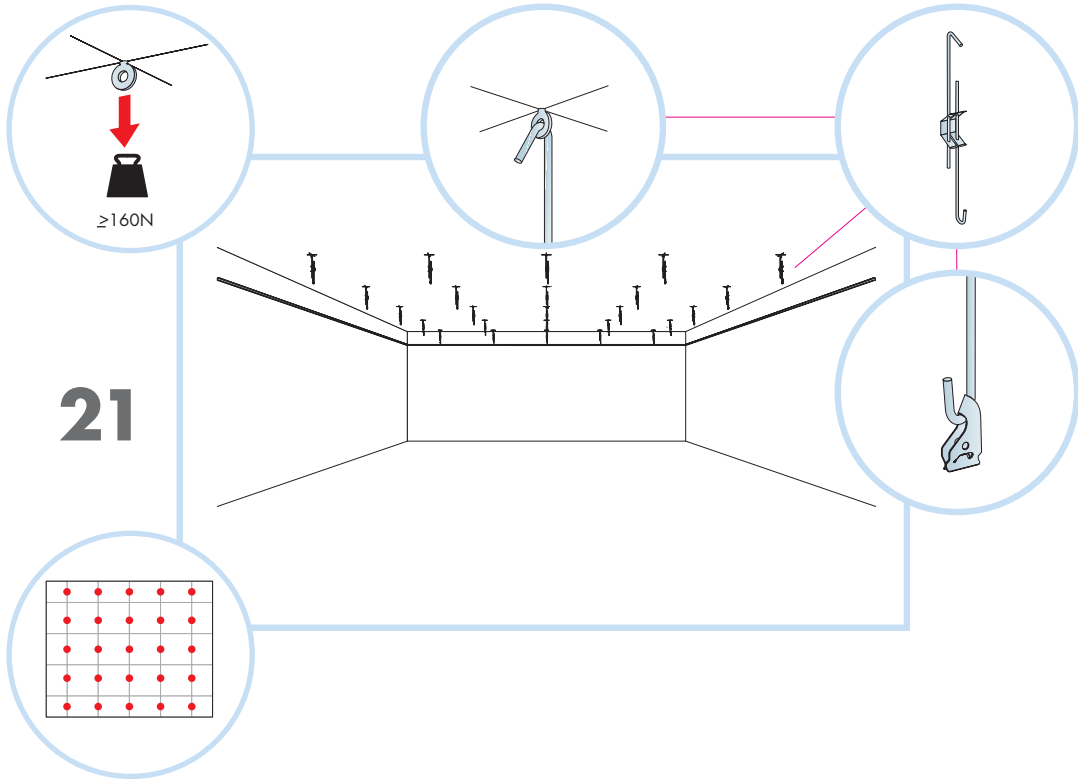

Master Rigid E

600x600, 1200x600, 1200x1200

M317

1. Ecophon Master Rigid E

2. Connect T24 Main runner

3. Connect T24 Cross tee,
L=1200

4. Connect T24 Cross tee,
L=600

5. Connect Adjustable hanger

6. Connect Hanger clip

7. Connect Hold down clip E

8. Connect Channel trim

9. Connect Direct fixing bracket

10. Ecophon Extra Bass 1200x600x50

Demounting
600x600 → 30
1200x600 → 31
1200x1200 → 32

Ecophon[®]
SAINT-GOBAIN

16

26

27

Demounting
 600x600 →0
 1200x600 →1
 1200x1200 →2