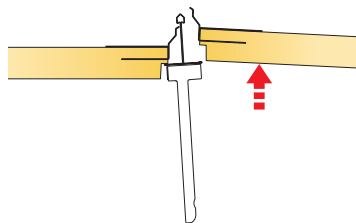

Master Rigid E

600x600, 1200x600, 1200x1200

M317

1. Ecophon Master Rigid E

2. Connect T24 Main runner

3. Connect T24 Cross tee,
L=1200

4. Connect T24 Cross tee,
L=600

5. Connect Adjustable hanger

6. Connect Hanger clip

7. Connect Hold down clip E

8. Connect Channel trim

9. Connect Direct fixing bracket

10. Ecophon Extra Bass 1200x600x50

Demounting
600x600 → 30
1200x600 → 31
1200x1200 → 32

Ecophon[®]
SAINT-GOBAIN