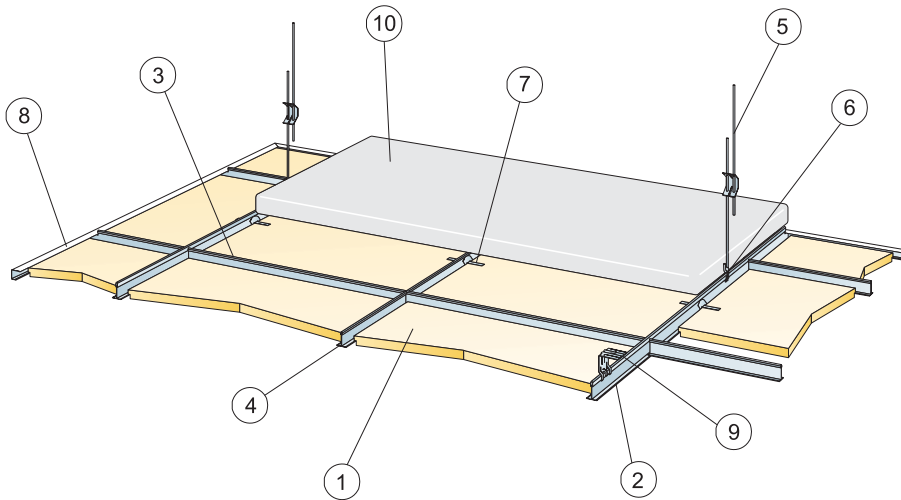

Master Rigid E

600x600, 1200x600, 1200x1200

M317

1. Ecophon Master Rigid E

2. Connect T24 Main runner

3. Connect T24 Cross tee,
L=1200

4. Connect T24 Cross tee,
L=600

5. Connect Adjustable hanger

6. Connect Hanger clip

7. Connect Hold down clip E

8. Connect Channel trim

9. Connect Direct fixing bracket

10. Ecophon Extra Bass 1200x600x50

Demounting
600x600 → 30
1200x600 → 31
1200x1200 → 32

Ecophon[®]
SAINT-GOBAIN

16

26

27

Demounting
 600x600 →0
 1200x600 →1
 1200x1200 →2