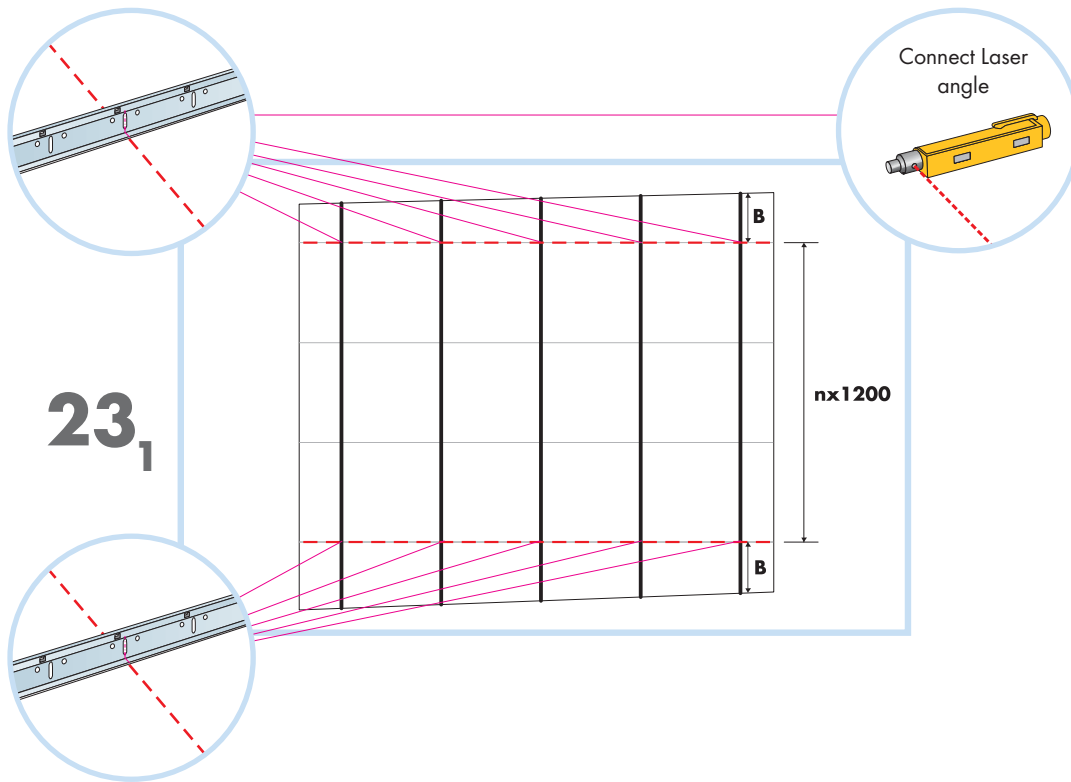

Master Rigid E

600x600, 1200x600, 1200x1200

M317

1. Ecophon Master Rigid E

2. Connect T24 Main runner

3. Connect T24 Cross tee,
L=1200

4. Connect T24 Cross tee,
L=600

5. Connect Adjustable hanger

6. Connect Hanger clip

7. Connect Hold down clip E

8. Connect Channel trim

9. Connect Direct fixing bracket

10. Ecophon Extra Bass 1200x600x50

Demounting
600x600 → 30
1200x600 → 31
1200x1200 → 32

Ecophon[®]
SAINT-GOBAIN

16

26

27

Demounting
 600x600 →0
 1200x600 →1
 1200x1200 →2