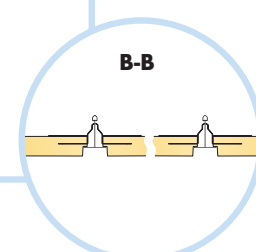

6. Connect Hanger clip

7. Connect Hold down clip E

8. Connect Channel trim

9. Connect Direct fixing bracket

10. Ecophon Extra Bass 1200x600x50

Demounting
600x600 → 30
1200x600 → 31
1200x1200 → 32

Ecophon[®]
SAINT-GOBAIN

16

26

27

Demounting
 600x600 →0
 1200x600 →1
 1200x1200 →2